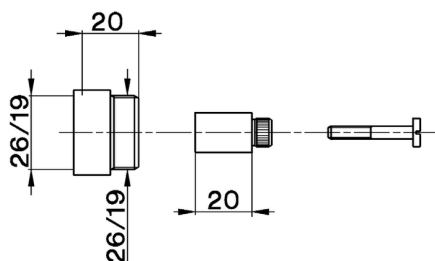

Extension COMPONENTS_ZA000360

MODEL **ZA000360**

Extension, for central concealed diverter art.20

AVAILABLE FINISHINGS

-  **21** 21 Chrome
-  **24** 24 Gold
-  **27** 27 Old Bronze

CHARACTERISTICS

2025-01-05