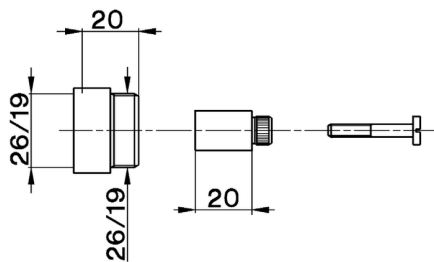

Extension COMPONENTS_ZA000360

MODEL **ZA000360**

Extension, for central concealed diverter art.20

AVAILABLE FINISHINGS

-  **21** 21 Chrome
-  **24** 24 Gold
-  **27** 27 Old Bronze

CHARACTERISTICS

2025-01-02