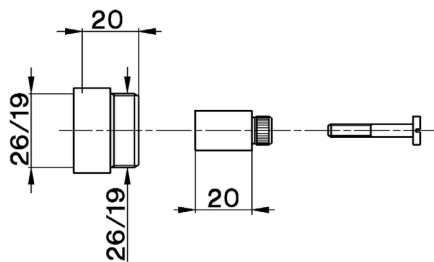

Extension COMPONENTS_ZA000360

MODEL **ZA000360**

Extension, for central concealed diverter art.20

AVAILABLE FINISHINGS

-  **21** 21 Chrome
-  **24** 24 Gold
-  **27** 27 Old Bronze

CHARACTERISTICS

2025-01-05