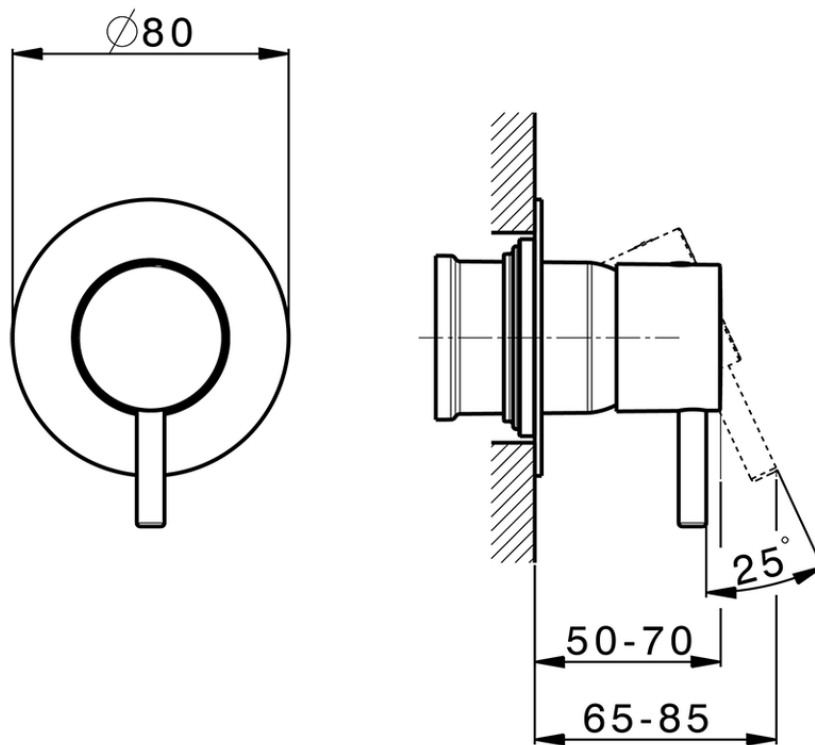

## Exposed part for concealed S.L. shower valve LESS MINIMAL\_LN003000C

LN003000C

<https://en.cisal.it/exposed-part-for-concealed-s-l-shower-valve-less-minimal-ln003000c>

Piastra/Plate/Plaque/Platte/Placa

2-3mm: XX 27-47 YY 54-74

10mm: XX 16-40 YY 43-68

ZA005301

<https://en.cisal.it/concealed-single-lever-shower-mixer-concealed-za005301>

Piastra/Plate/Plaque/Platte/Placa

2-3mm: XX 27-47 YY 54-74

10mm: XX 16-40 YY 43-68

ZA005300

<https://en.cisal.it/concealed-single-lever-shower-mixer-concealed-za005300>

2026-06-14