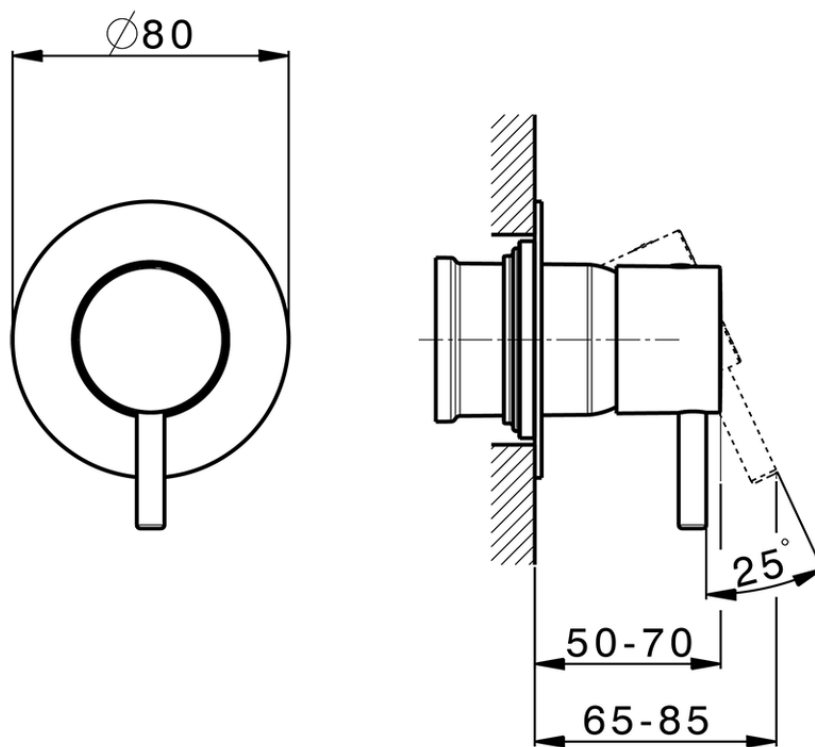

Exposed part for concealed S.L. shower valve LESS MINIMAL_LN003000C

LN003000C

<https://en.cisal.it/exposed-part-for-concealed-s-l-shower-valve-less-minimal-ln003000c>

Piastra/Plate/Plaque/Platte/Placa

2-3mm: XX 27-47 YY 54-74

10mm: XX 16-40 YY 43-68

ZA005301

<https://en.cisal.it/concealed-single-lever-shower-mixer-concealed-za005301>

Piastra/Plate/Plaque/Platte/Placa

2-3mm: XX 27-47 YY 54-74

10mm: XX 16-40 YY 43-68

ZA005300

<https://en.cisal.it/concealed-single-lever-shower-mixer-concealed-za005300>