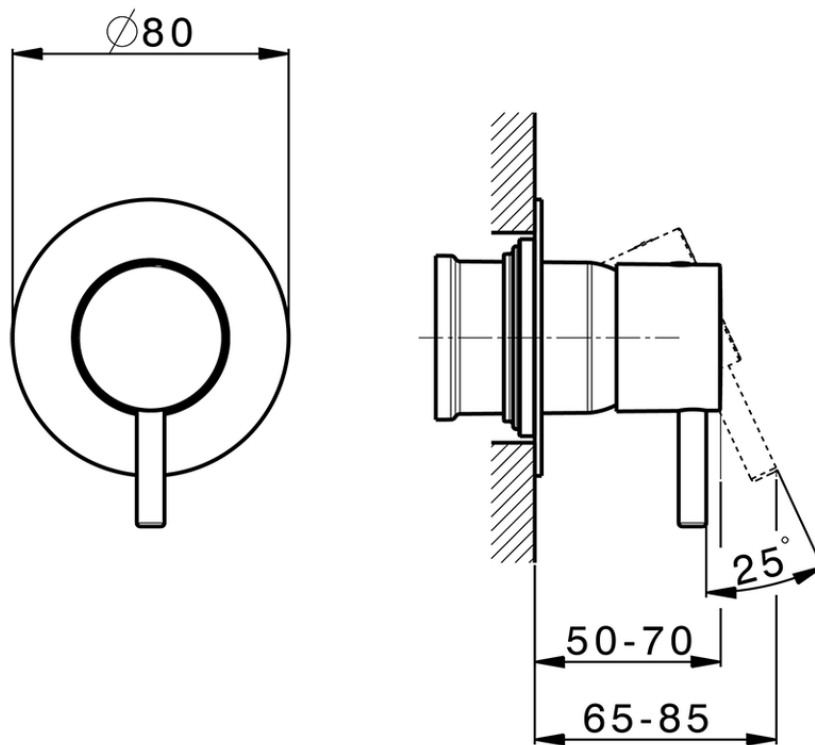

## Exposed part for concealed S.L. shower valve LESS MINIMAL\_LN003000C

LN003000C

<https://en.cisal.it/exposed-part-for-concealed-s-l-shower-valve-less-minimal-ln003000c>

Piastra/Plate/Plaque/Platte/Placa

2-3mm: XX 27-47 YY 54-74

10mm: XX 16-40 YY 43-68

ZA005301

<https://en.cisal.it/concealed-single-lever-shower-mixer-concealed-za005301>

Piastra/Plate/Plaque/Platte/Placa

2-3mm: XX 27-47 YY 54-74

10mm: XX 16-40 YY 43-68

ZA005300

<https://en.cisal.it/concealed-single-lever-shower-mixer-concealed-za005300>

2026-06-13