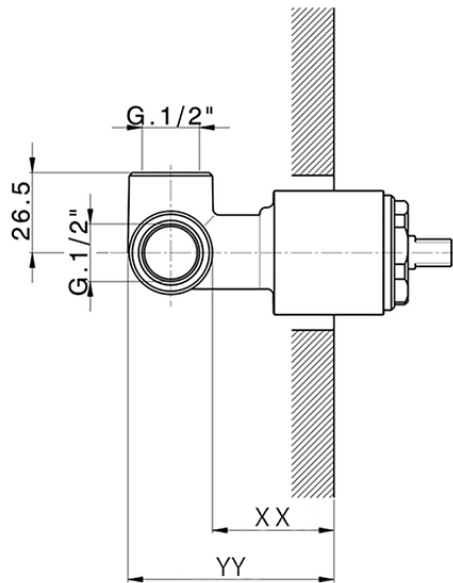

## Exposed part for concealed S.L. shower valve LESS MINIMAL\_LN003000C

LN003000C

<https://en.cisal.it/exposed-part-for-concealed-s-l-shower-valve-less-minimal-ln003000c>

Piastra/Plate/Plaque/Platte/Placa

2-3mm: XX 27-47 YY 54-74

10mm: XX 16-40 YY 43-68

ZA005301

<https://en.cisal.it/concealed-single-lever-shower-mixer-concealed-za005301>

Piastra/Plate/Plaque/Platte/Placa

2-3mm: XX 27-47 YY 54-74

10mm: XX 16-40 YY 43-68

ZA005300

<https://en.cisal.it/concealed-single-lever-shower-mixer-concealed-za005300>

2026-04-26