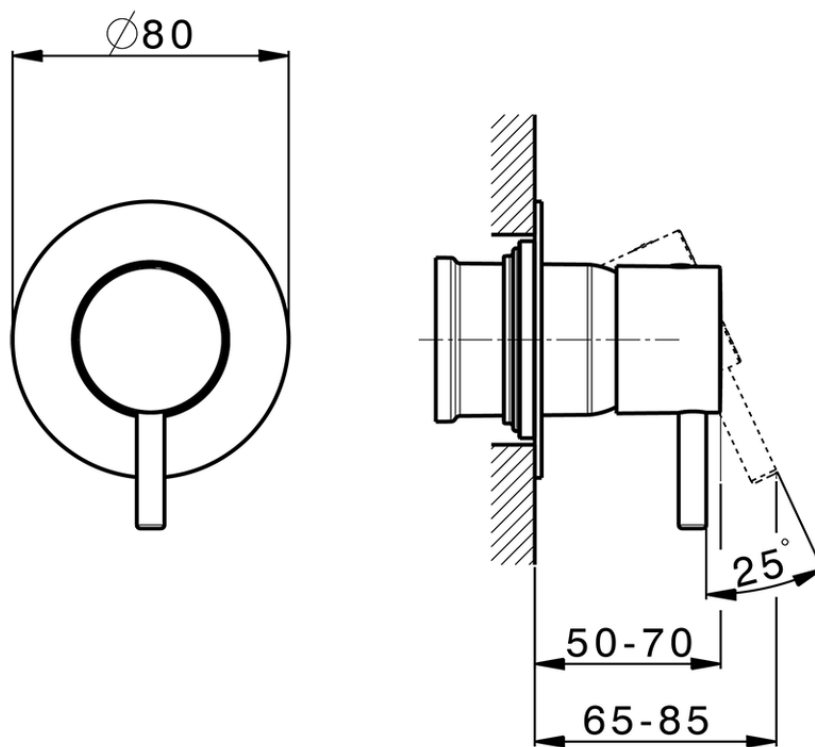

## Exposed part for concealed S.L. shower valve LESS MINIMAL\_LN003000C

LN003000C

<https://en.cisal.it/exposed-part-for-concealed-s-l-shower-valve-less-minimal-ln003000c>

Piastra/Plate/Plaque/Platte/Placa

2-3mm: XX 27-47 YY 54-74

10mm: XX 16-40 YY 43-68

ZA005301

<https://en.cisal.it/concealed-single-lever-shower-mixer-concealed-za005301>

Piastra/Plate/Plaque/Platte/Placa

2-3mm: XX 27-47 YY 54-74

10mm: XX 16-40 YY 43-68

ZA005300

<https://en.cisal.it/concealed-single-lever-shower-mixer-concealed-za005300>

2026-04-26