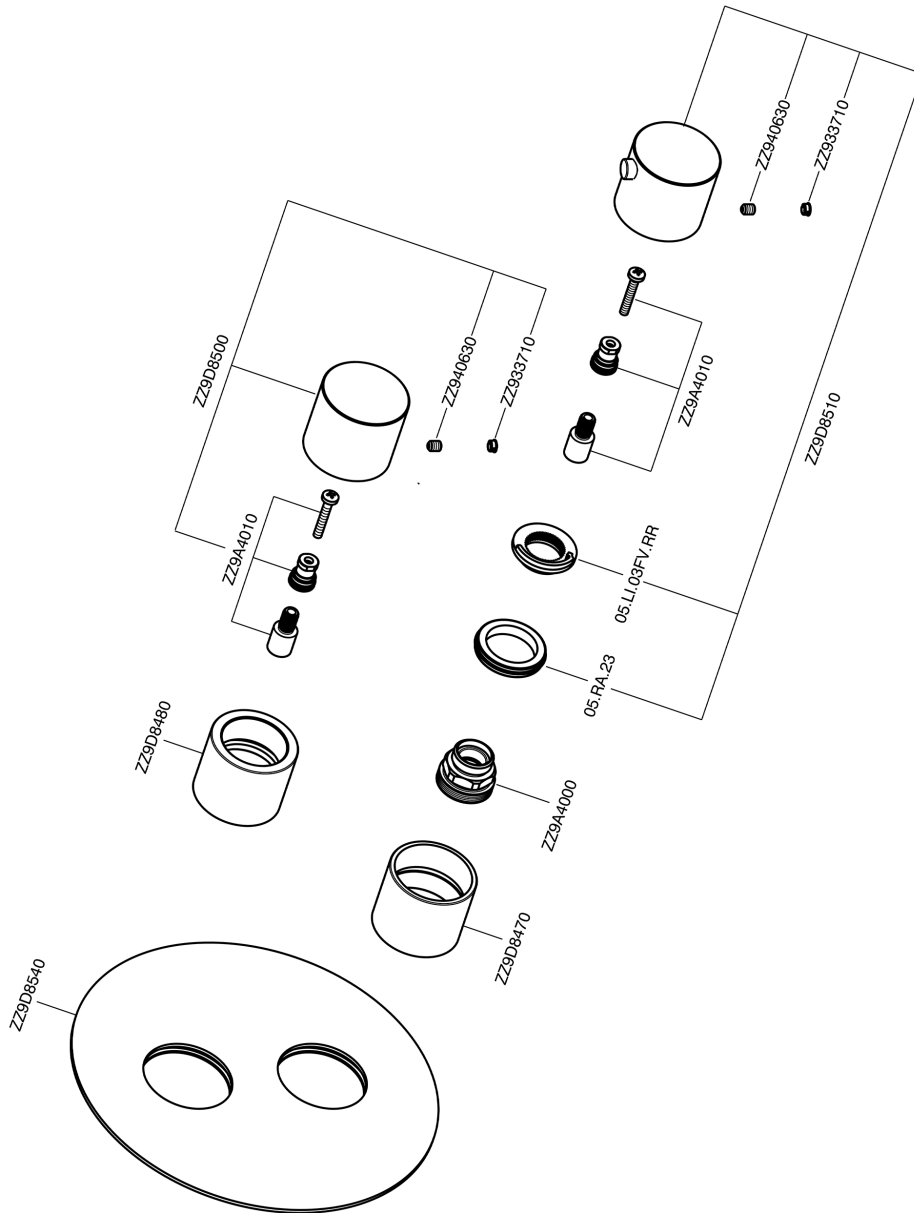

## Exposed part for con.thermo.shower valve, 2-outlet SMOOTH X32\_X3018100

X3018100

<https://en.cisal.it/exposed-part-for-con-thermo-shower-valve-2-outlet-smooth-x32-x3018100>

## Concealed thermostatic shower valve, 2-outlets CONCEALED\_ZA018101

ZA018101

<https://en.cisal.it/concealed-thermostatic-shower-valve-2-outlets-concealed-za018101>

2026-06-14