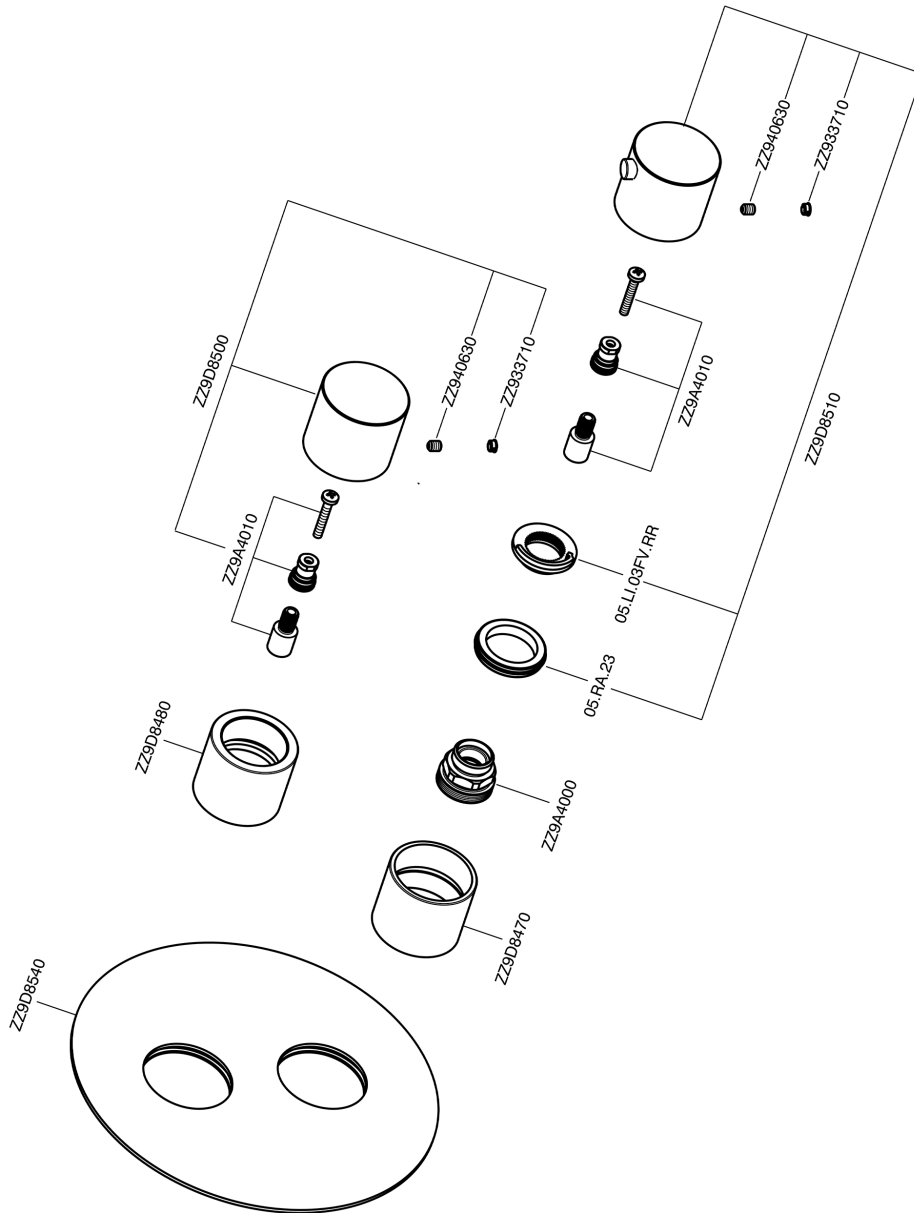

Exposed part for con.thermo.shower valve, 2-outlet SMOOTH X32_X3018100

X3018100

<https://en.cisal.it/exposed-part-for-con-thermo-shower-valve-2-outlet-smooth-x32-x3018100>

Concealed thermostatic shower valve, 2-outlets CONCEALED_ZA018101

ZA018101

<https://en.cisal.it/concealed-thermostatic-shower-valve-2-outlets-concealed-za018101>

2026-04-06