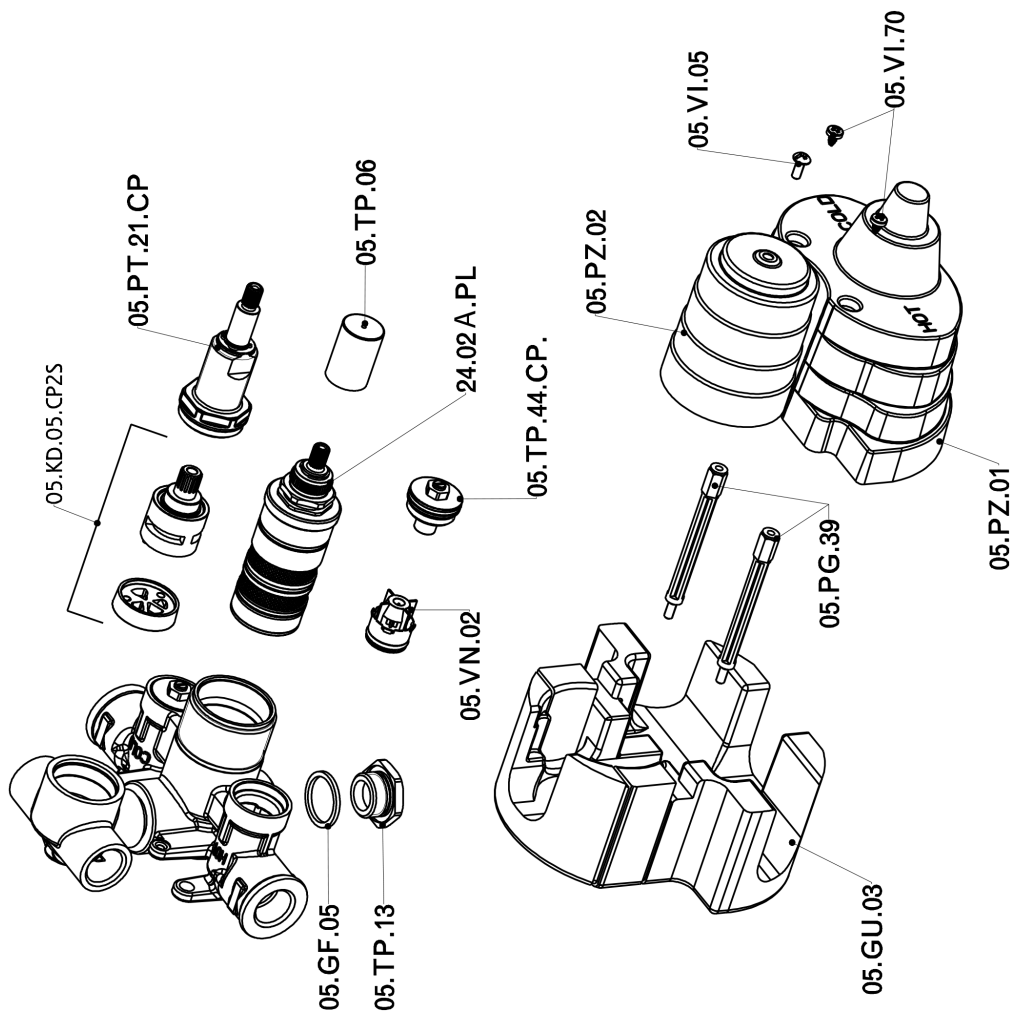

Exposed part for con.thermo.shower valve, 2-outlet SMOOTH X32_X3018100

X3018100

<https://en.cisal.it/exposed-part-for-con-thermo-shower-valve-2-outlet-smooth-x32-x3018100>

Concealed thermostatic shower valve, 2-outlets CONCEALED_ZA018101

ZA018101

<https://en.cisal.it/concealed-thermostatic-shower-valve-2-outlets-concealed-za018101>

2026-04-06