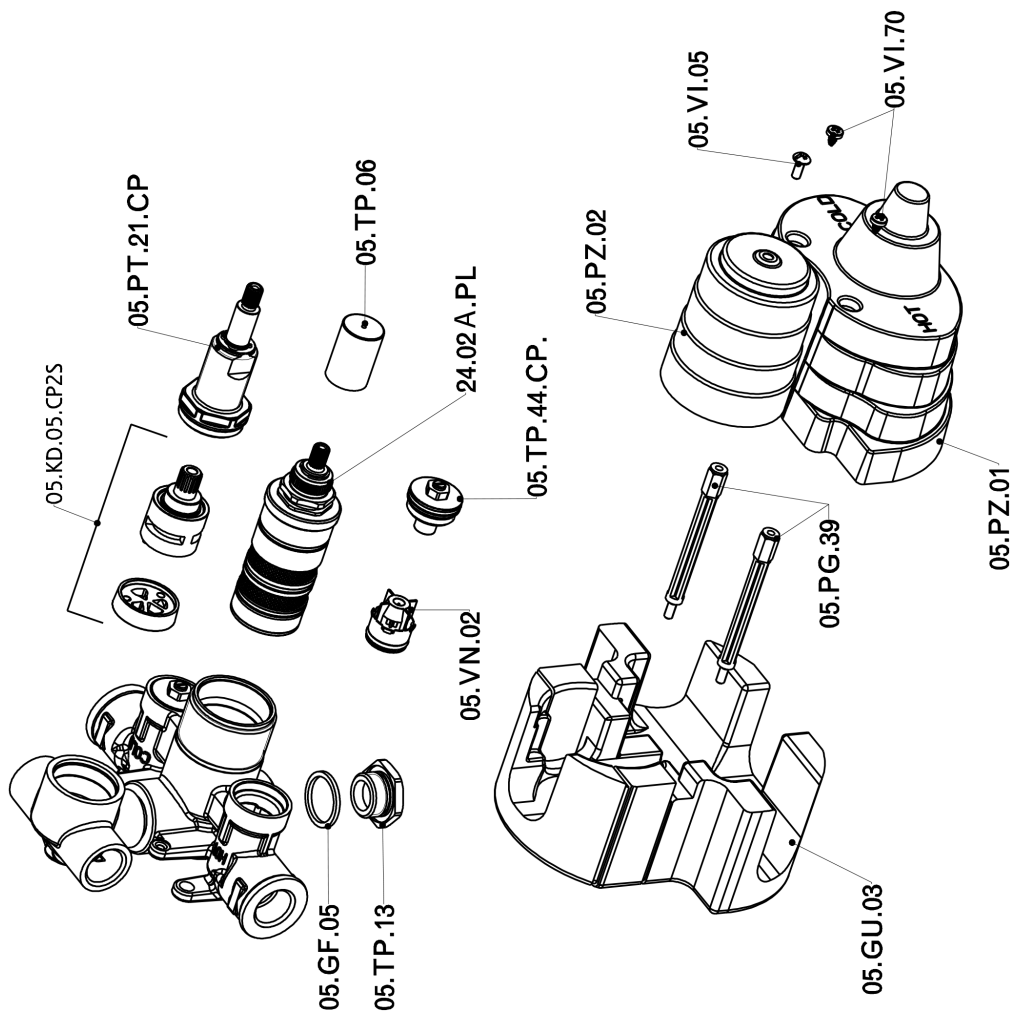

## Exposed part for con.thermo.shower valve, 2-outlet SMOOTH X32\_X3018100

X3018100

<https://en.cisal.it/exposed-part-for-con-thermo-shower-valve-2-outlet-smooth-x32-x3018100>

## Concealed thermostatic shower valve, 2-outlets CONCEALED\_ZA018101

ZA018101

<https://en.cisal.it/concealed-thermostatic-shower-valve-2-outlets-concealed-za018101>

2026-06-14