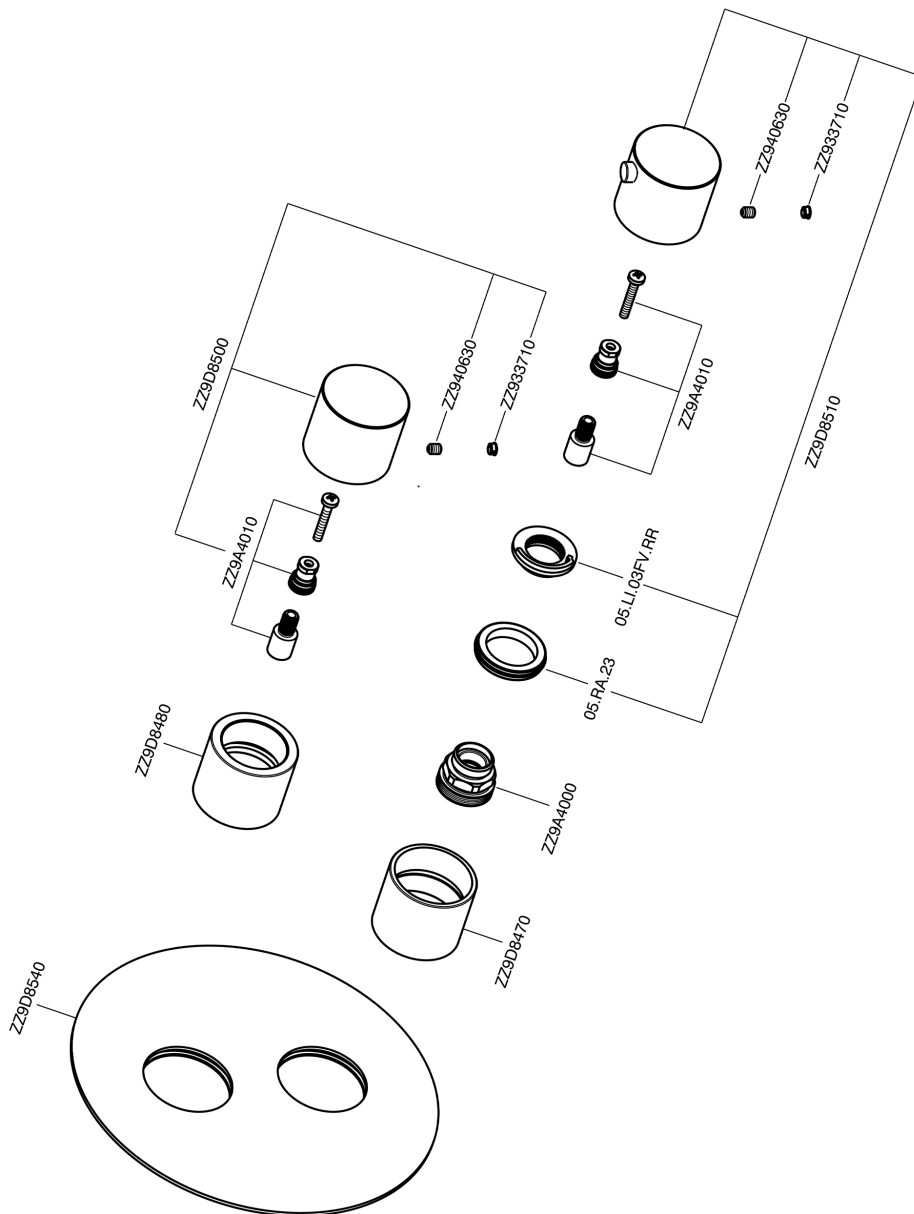

## Exposed part for con.thermo.shower valve, 2-outlet SMOOTH X32\_X3018100

X3018100

<https://en.cisal.it/exposed-part-for-con-thermo-shower-valve-2-outlet-smooth-x32-x3018100>

## Concealed thermostatic shower valve, 2-outlets CONCEALED\_ZA018101

ZA018101

<https://en.cisal.it/concealed-thermostatic-shower-valve-2-outlets-concealed-za018101>

2026-05-17