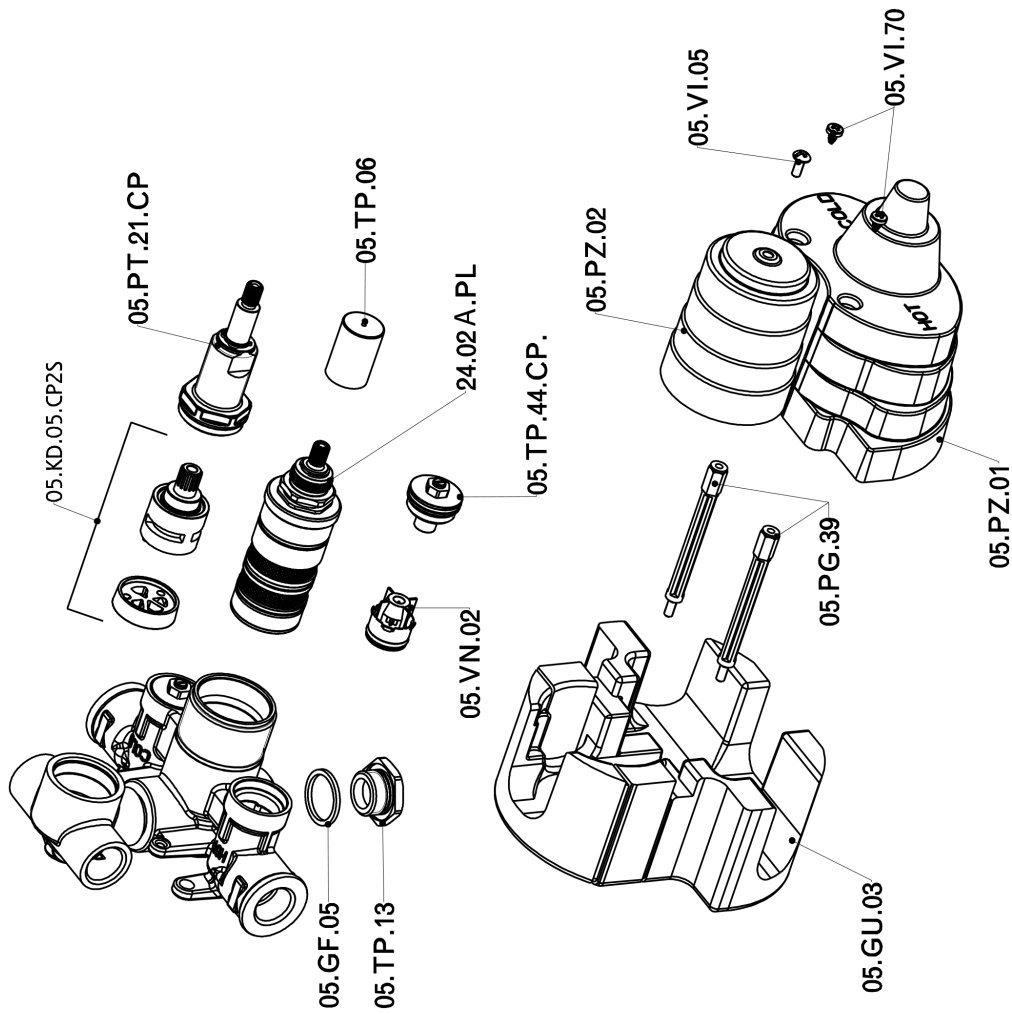

## Exposed part for con.thermo.shower valve, 2-outlet SMOOTH X32\_X3018100

X3018100

<https://en.cisal.it/exposed-part-for-con-thermo-shower-valve-2-outlet-smooth-x32-x3018100>

## Concealed thermostatic shower valve, 2-outlets CONCEALED\_ZA018101

ZA018101

<https://en.cisal.it/concealed-thermostatic-shower-valve-2-outlets-concealed-za018101>

2026-05-17