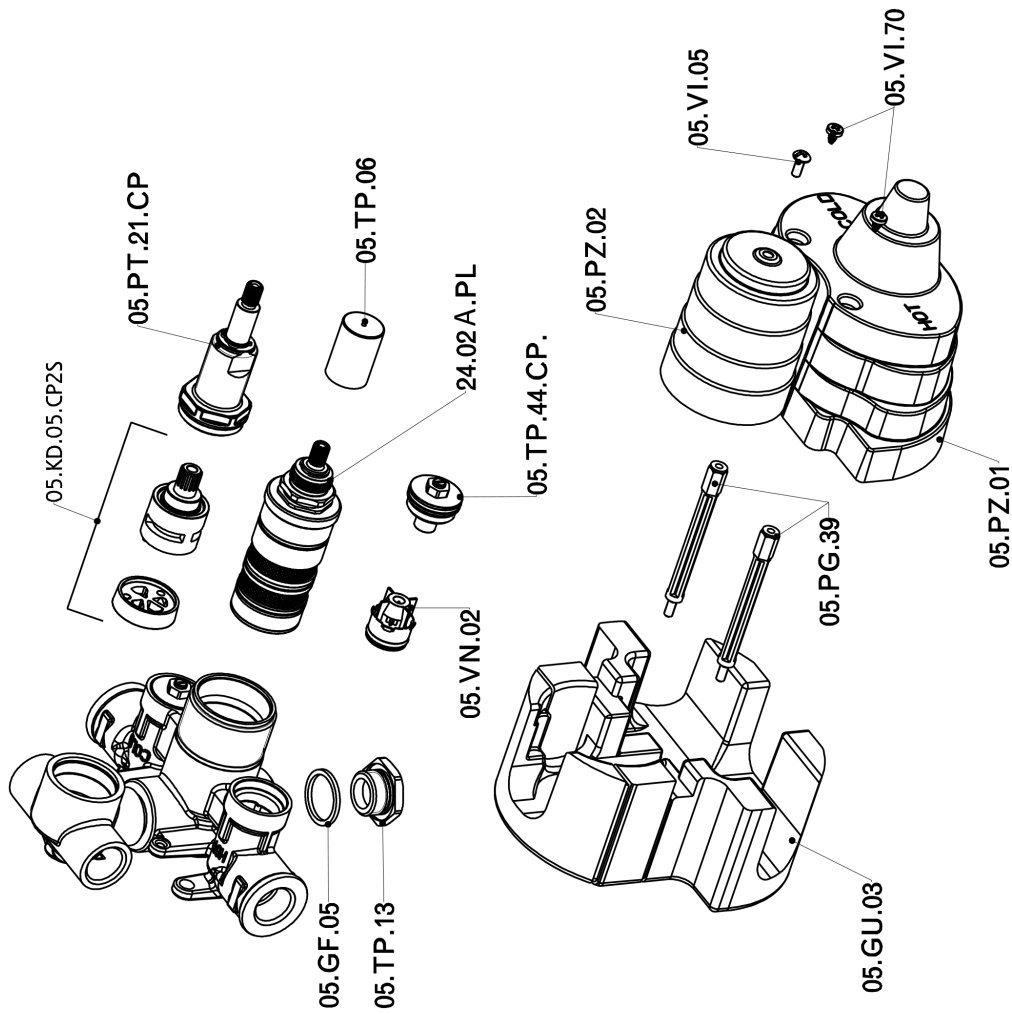

Exposed part for con.thermo.shower valve, 2-outlet SMOOTH X32_X3018100

X3018100

<https://en.cisal.it/exposed-part-for-con-thermo-shower-valve-2-outlet-smooth-x32-x3018100>

Concealed thermostatic shower valve, 2-outlets CONCEALED_ZA018101

ZA018101

<https://en.cisal.it/concealed-thermostatic-shower-valve-2-outlets-concealed-za018101>

2026-04-26