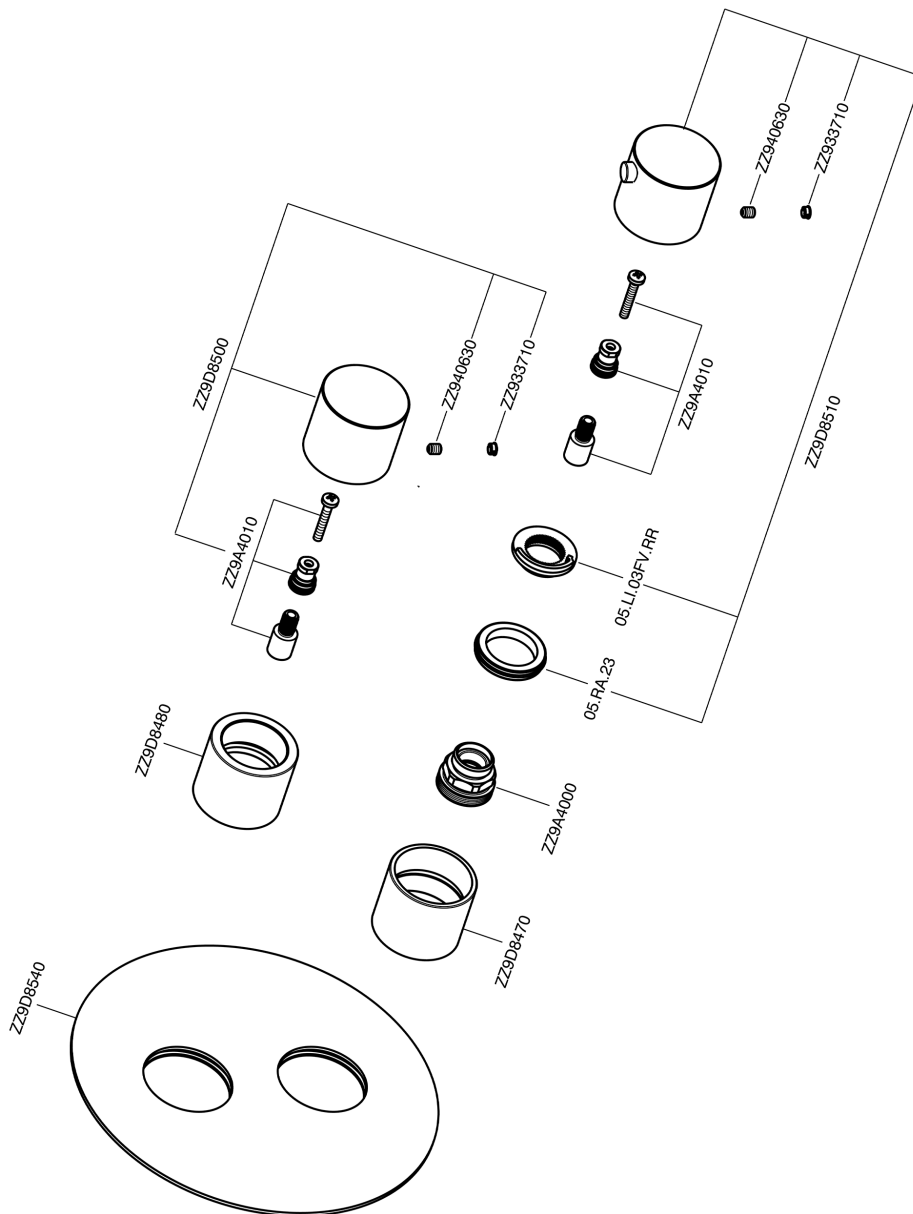

Exposed part for con.thermo.shower valve, 2-outlet SMOOTH X32_X3018100

X3018100

<https://en.cisal.it/exposed-part-for-con-thermo-shower-valve-2-outlet-smooth-x32-x3018100>

Concealed thermostatic shower valve, 2-outlets CONCEALED_ZA018101

ZA018101

<https://en.cisal.it/concealed-thermostatic-shower-valve-2-outlets-concealed-za018101>

2026-04-26