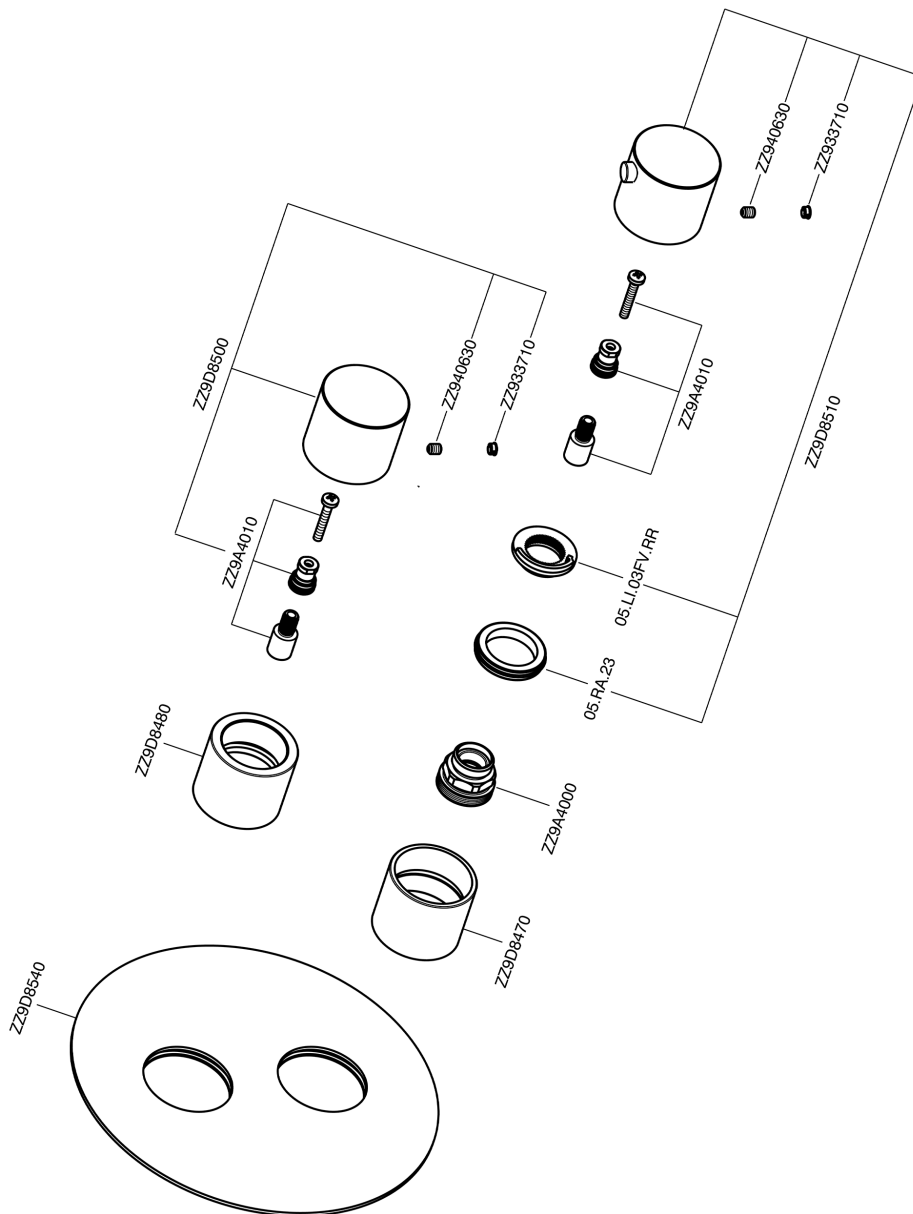

Exposed part for con.thermo.shower valve, 2-outlet SMOOTH X32_X3018100

X3018100

<https://en.cisal.it/exposed-part-for-con-thermo-shower-valve-2-outlet-smooth-x32-x3018100>

Concealed thermostatic shower valve, 2-outlets CONCEALED_ZA018101

ZA018101

<https://en.cisal.it/concealed-thermostatic-shower-valve-2-outlets-concealed-za018101>

2026-04-06