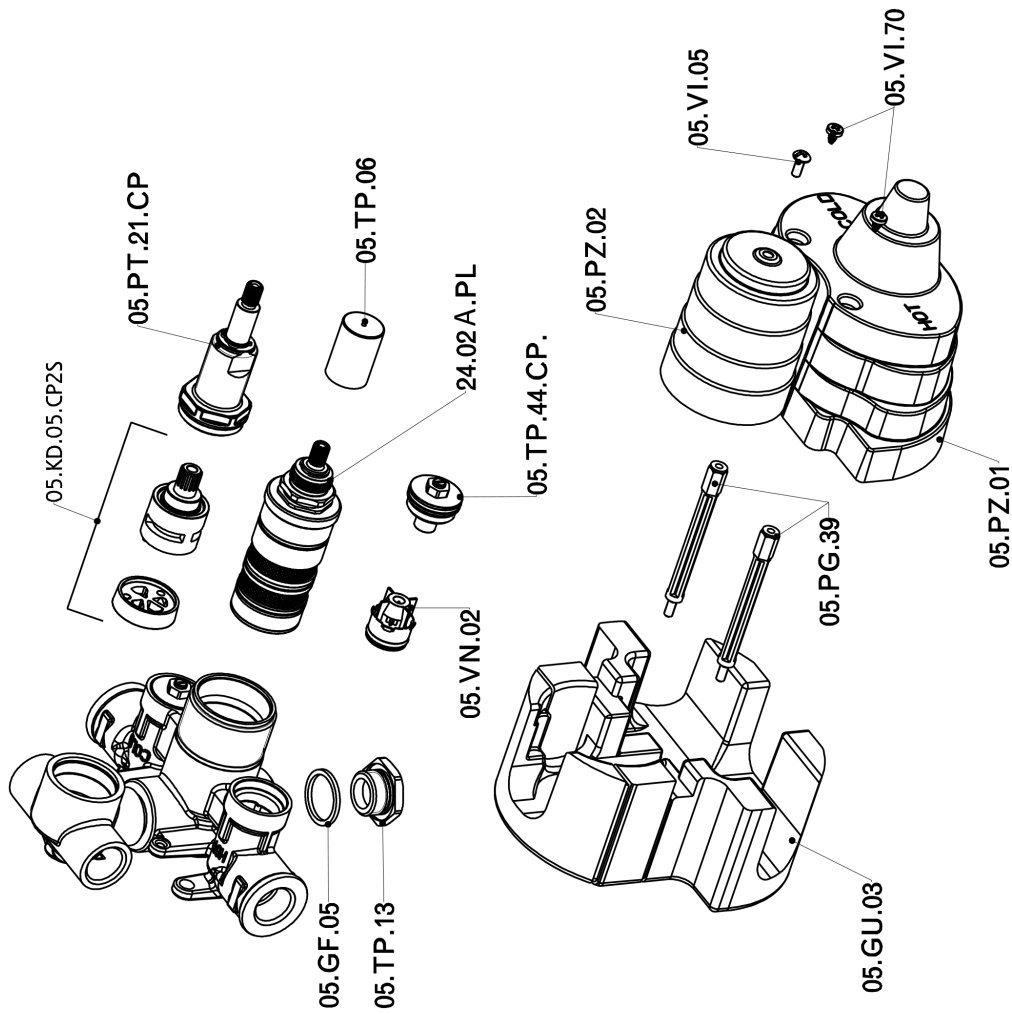

Exposed part for con.thermo.shower valve, 2-outlet SMOOTH X32_X3018100

X3018100

<https://en.cisal.it/exposed-part-for-con-thermo-shower-valve-2-outlet-smooth-x32-x3018100>

Concealed thermostatic shower valve, 2-outlets CONCEALED_ZA018101

ZA018101

<https://en.cisal.it/concealed-thermostatic-shower-valve-2-outlets-concealed-za018101>

2026-04-06