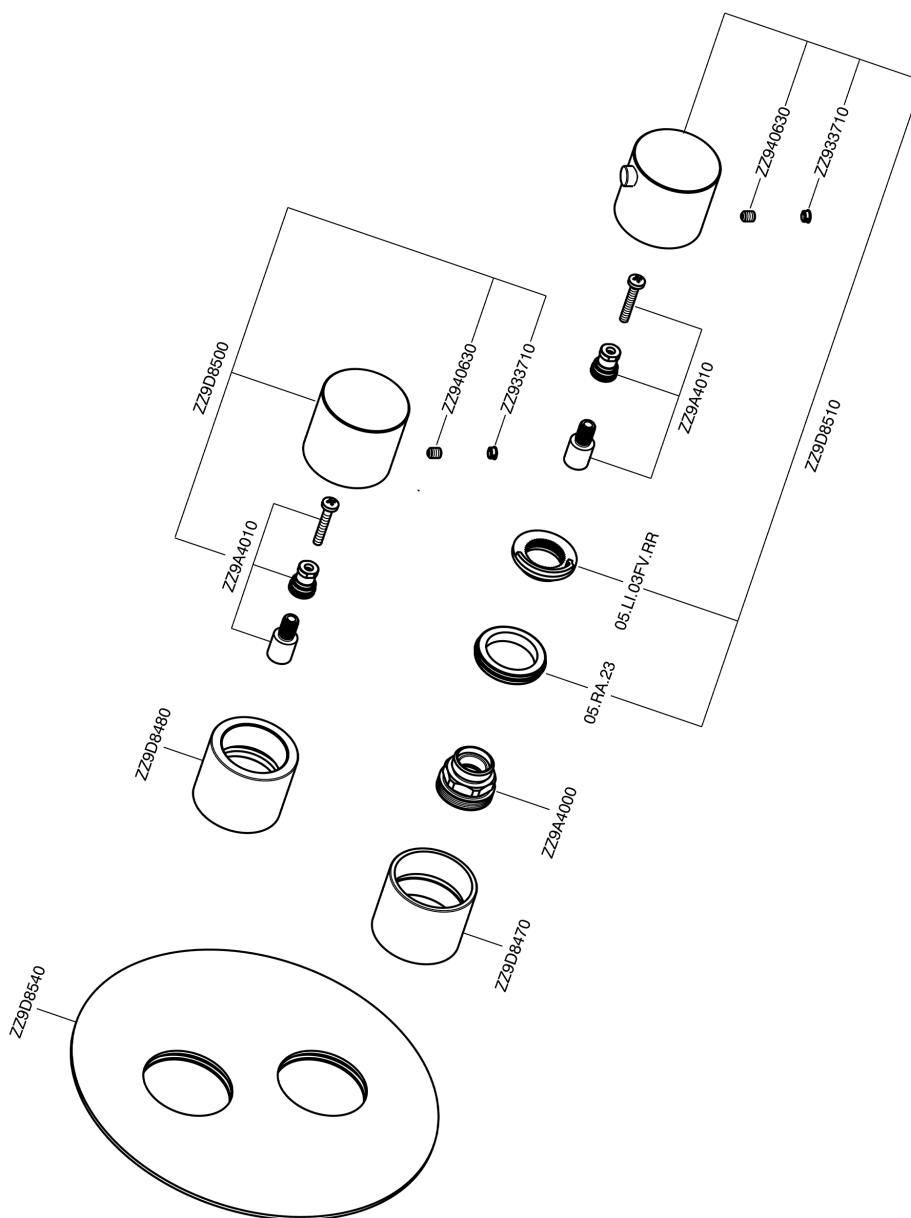

## Exposed part for con.thermo.shower valve, 2-outlet SMOOTH X32\_X3018100

X3018100

<https://en.cisal.it/exposed-part-for-con-thermo-shower-valve-2-outlet-smooth-x32-x3018100>

## Concealed thermostatic shower valve, 2-outlets CONCEALED\_ZA018101

ZA018101

<https://en.cisal.it/concealed-thermostatic-shower-valve-2-outlets-concealed-za018101>

2026-06-13