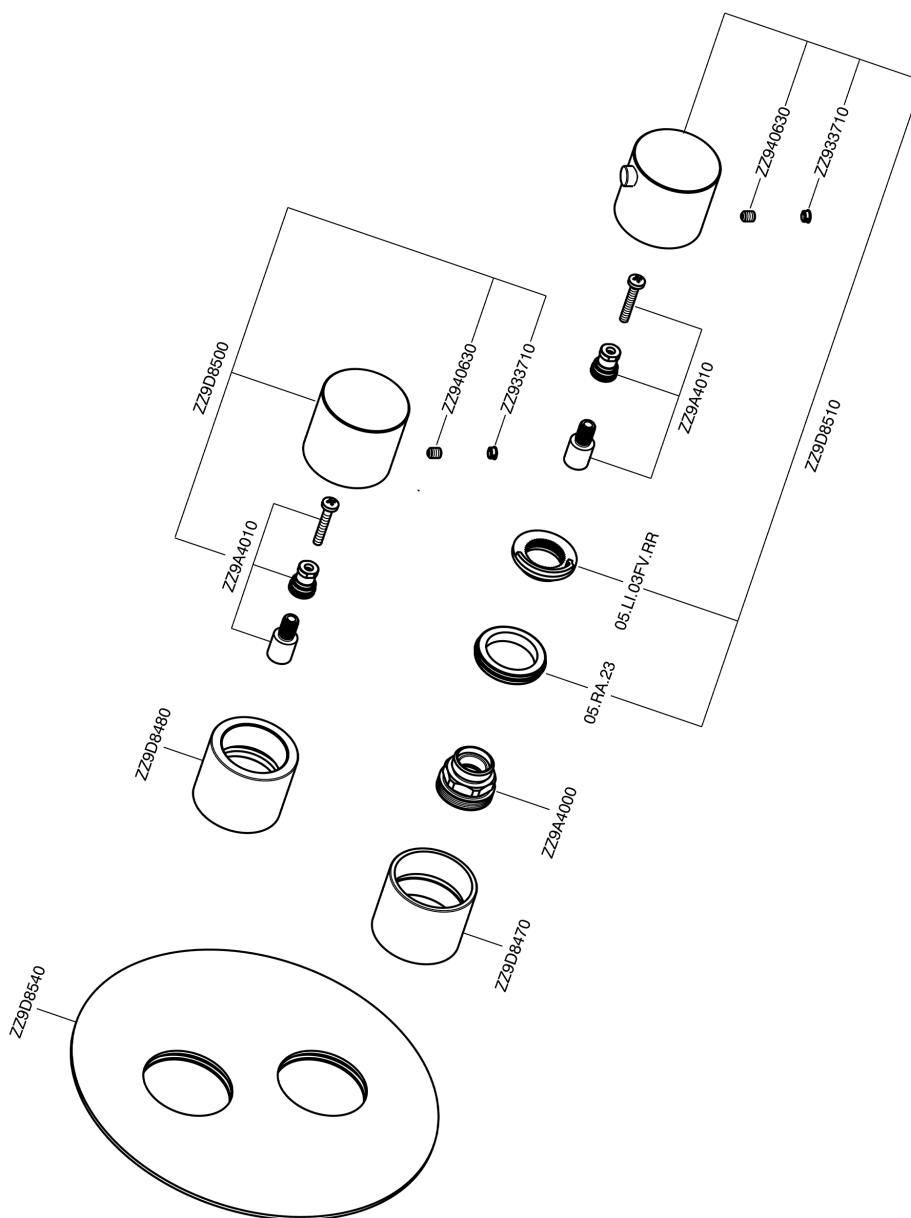

Exposed part for con.thermo.shower valve, 2-outlet SMOOTH X32_X3018100

X3018100

<https://en.cisal.it/exposed-part-for-con-thermo-shower-valve-2-outlet-smooth-x32-x3018100>

Concealed thermostatic shower valve, 2-outlets CONCEALED_ZA018101

ZA018101

<https://en.cisal.it/concealed-thermostatic-shower-valve-2-outlets-concealed-za018101>

2026-05-17