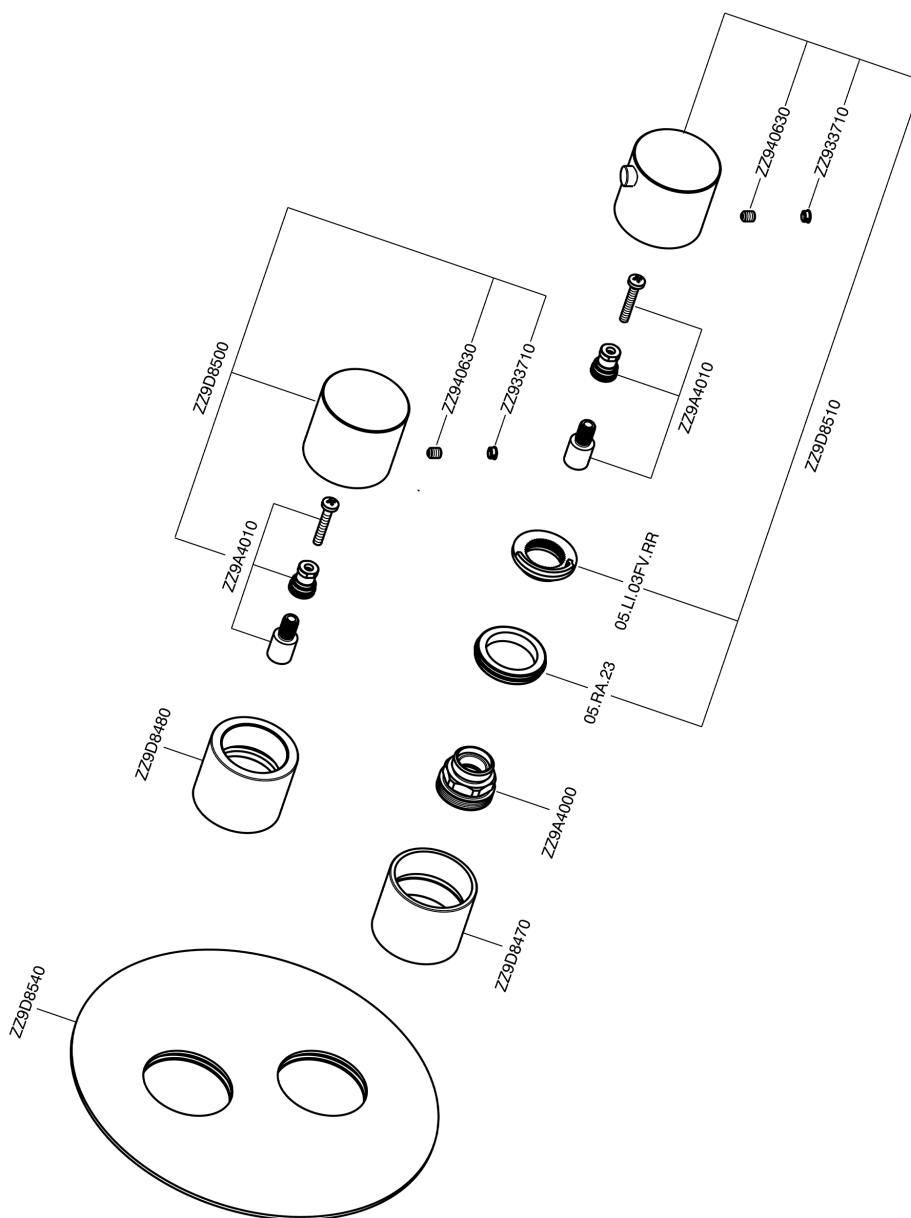

Exposed part for con.thermo.shower valve, 2-outlet SMOOTH X32_X3018100

X3018100

<https://en.cisal.it/exposed-part-for-con-thermo-shower-valve-2-outlet-smooth-x32-x3018100>

Concealed thermostatic shower valve, 2-outlets CONCEALED_ZA018101

ZA018101

<https://en.cisal.it/concealed-thermostatic-shower-valve-2-outlets-concealed-za018101>

2026-06-13