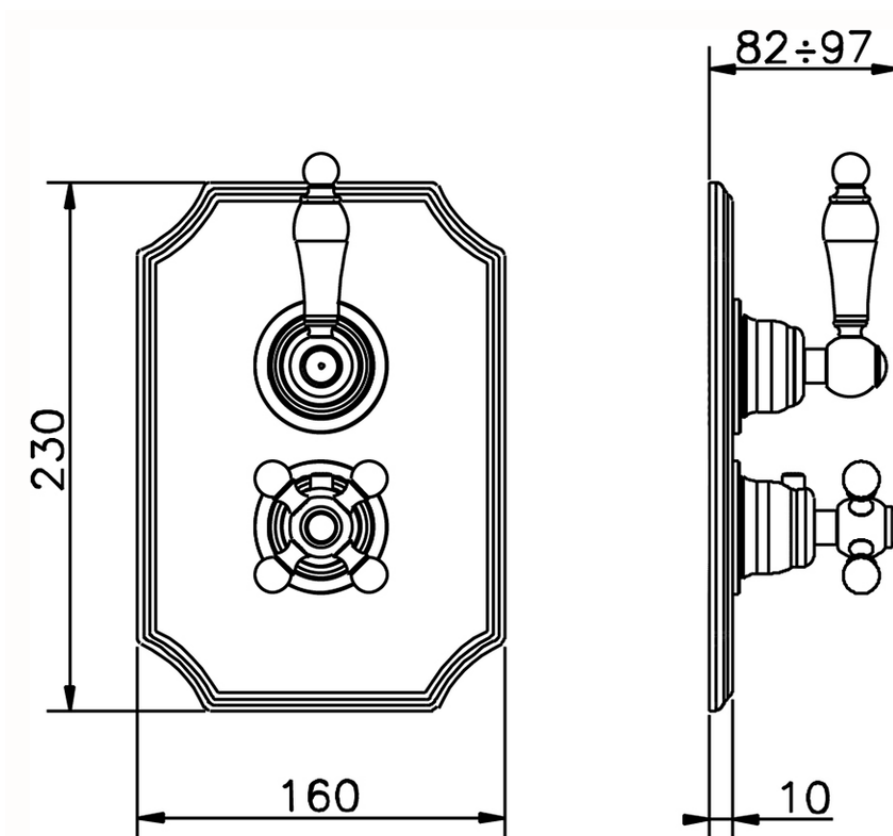

## Exposed part for con.thermo.shower valve, 2-outlet ARCANA EMPRESS\_EM018100

EM018100

<https://en.cisal.it/exposed-part-for-con-thermo-shower-valve-2-outlet-arcana-empress-em018100>

Piastra/Plate/Plaque/Platte/Placa

2-3mm: XX 25-40 YY 76-91

10 mm: XX 16-31 YY 65-80

ZA018101

<https://en.cisal.it/concealed-thermostatic-shower-valve-2-outlets-concealed-za018101>

2026-06-25