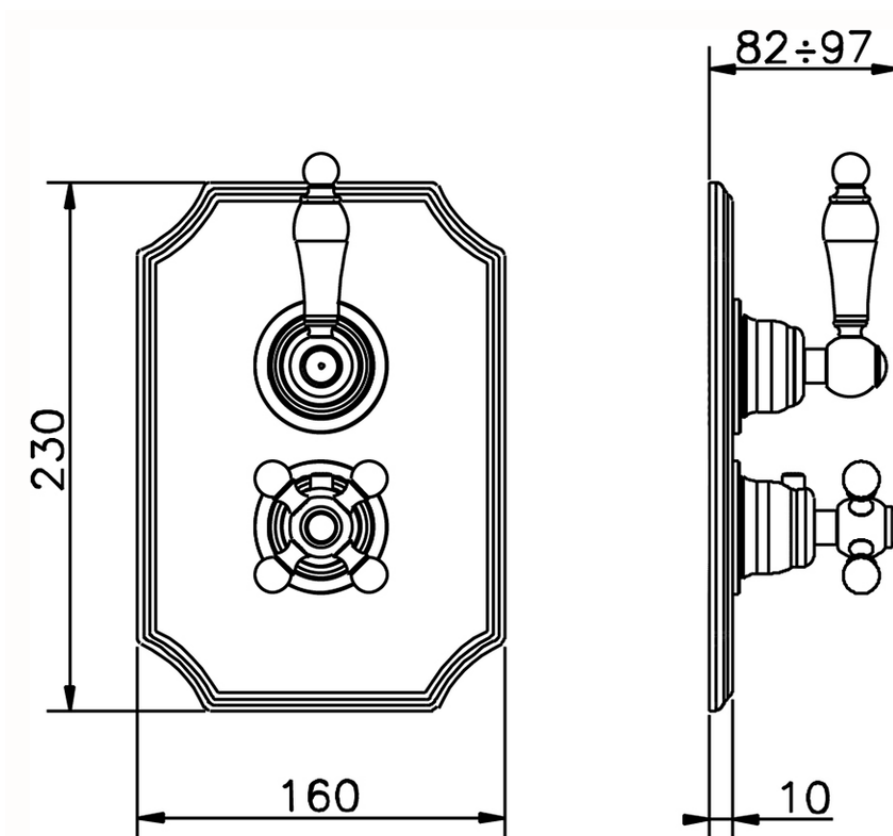

Exposed part for con.thermo.shower valve, 2-outlet ARCANA EMPRESS_EM018100

EM018100

<https://en.cisal.it/exposed-part-for-con-thermo-shower-valve-2-outlet-arcana-empress-em018100>

Piastra/Plate/Plaque/Platte/Placa

2-3mm: XX 25-40 YY 76-91

10 mm: XX 16-31 YY 65-80

ZA018101

<https://en.cisal.it/concealed-thermostatic-shower-valve-2-outlets-concealed-za018101>

2026-06-04