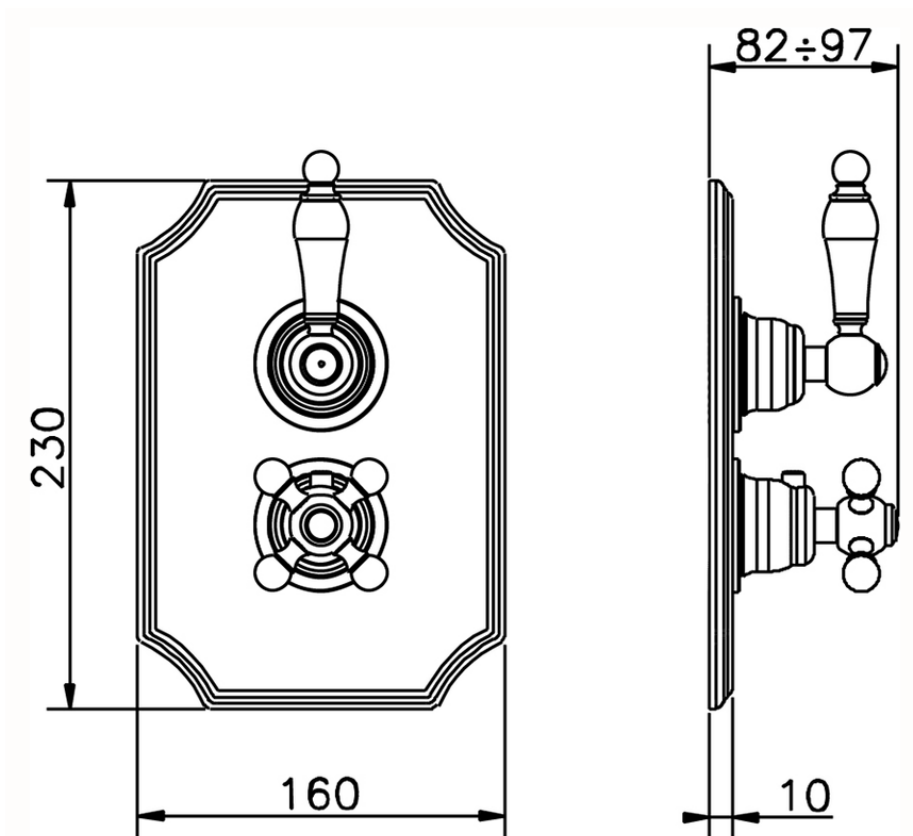

Exposed part for con.thermo.shower valve, 2-outlet ARCANA EMPRESS_EM018100

EM018100

<https://en.cisal.it/exposed-part-for-con-thermo-shower-valve-2-outlet-arcana-empress-em018100>

Piastra/Plate/Plaque/Platte/Placa

2-3mm: XX 25-40 YY 76-91

10 mm: XX 16-31 YY 65-80

ZA018101

<https://en.cisal.it/concealed-thermostatic-shower-valve-2-outlets-concealed-za018101>

2026-05-15