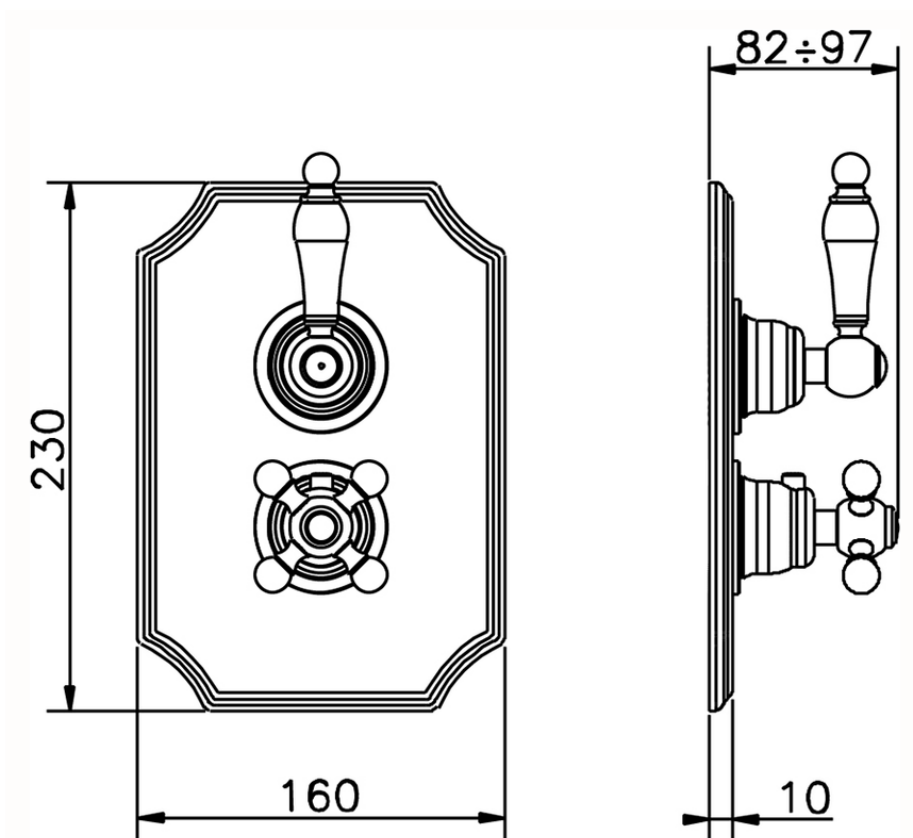

Exposed part for con.thermo.shower valve, 2-outlet ARCANA EMPRESS_EM018100

EM018100

<https://en.cisal.it/exposed-part-for-con-thermo-shower-valve-2-outlet-arcana-empress-em018100>

Piastra/Plate/Plaque/Platte/Placa

2-3mm: XX 25-40 YY 76-91

10 mm: XX 16-31 YY 65-80

ZA018101

<https://en.cisal.it/concealed-thermostatic-shower-valve-2-outlets-concealed-za018101>

2026-05-15