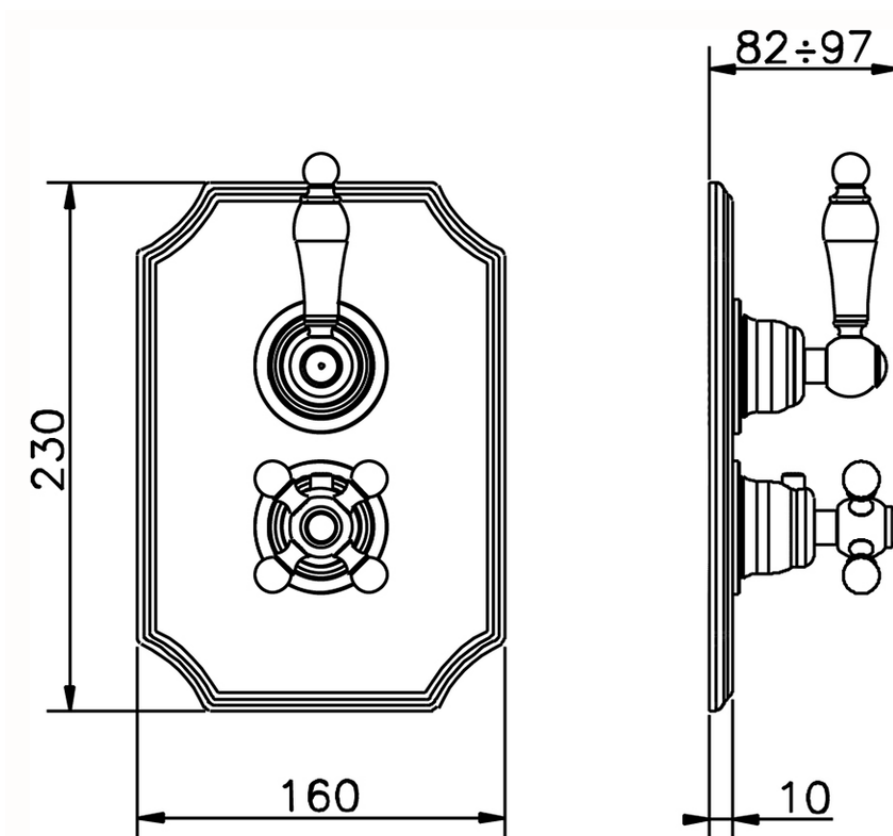

Exposed part for con.thermo.shower valve, 2-outlet ARCANA EMPRESS_EM018100

EM018100

<https://en.cisal.it/exposed-part-for-con-thermo-shower-valve-2-outlet-arcana-empress-em018100>

Piastra/Plate/Plaque/Platte/Placa

2-3mm: XX 25-40 YY 76-91

10 mm: XX 16-31 YY 65-80

ZA018101

<https://en.cisal.it/concealed-thermostatic-shower-valve-2-outlets-concealed-za018101>

2026-06-05