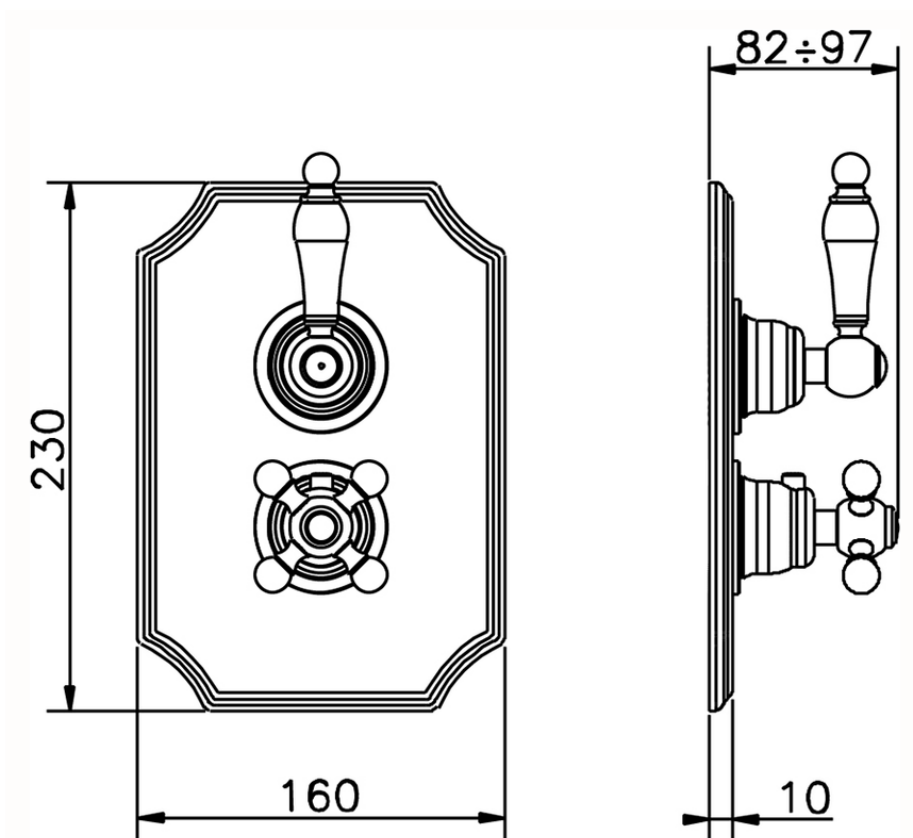

Exposed part for con.thermo.shower valve, 2-outlet ARCANA EMPRESS_EM018100

EM018100

<https://en.cisal.it/exposed-part-for-con-thermo-shower-valve-2-outlet-arcana-empress-em018100>

Piastra/Plate/Plaque/Platte/Placa

2-3mm: XX 25-40 YY 76-91

10 mm: XX 16-31 YY 65-80

ZA018101

<https://en.cisal.it/concealed-thermostatic-shower-valve-2-outlets-concealed-za018101>

2026-04-24