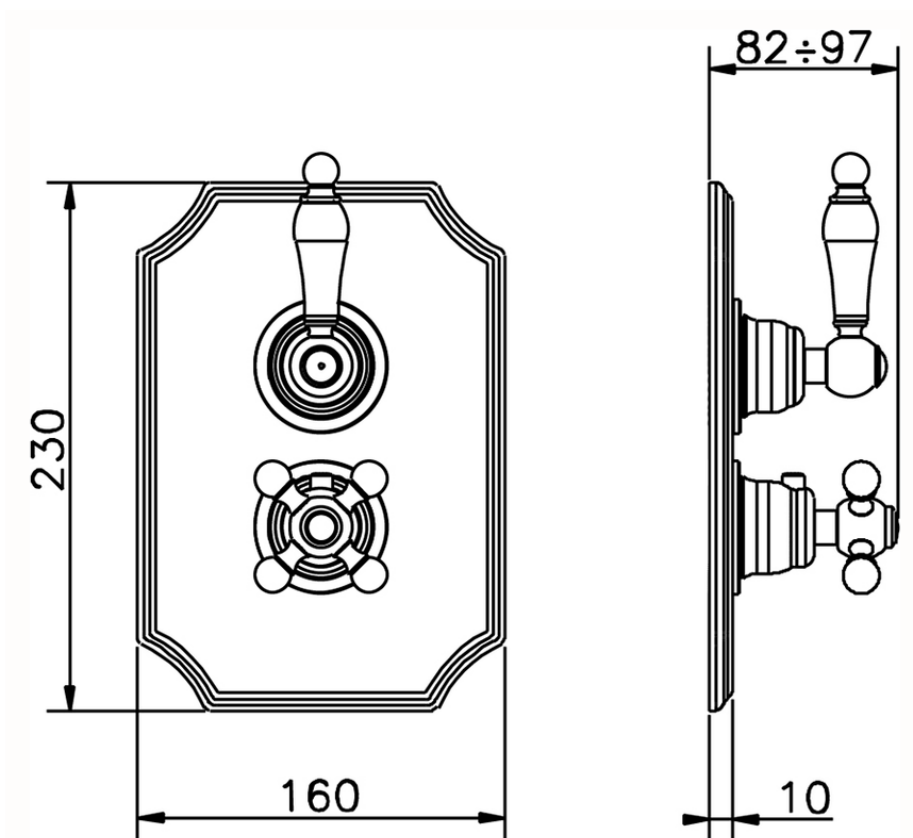

Exposed part for con.thermo.shower valve, 2-outlet ARCANA EMPRESS_EM018100

EM018100

<https://en.cisal.it/exposed-part-for-con-thermo-shower-valve-2-outlet-arcana-empress-em018100>

Piastra/Plate/Plaque/Platte/Placa

2-3mm: XX 25-40 YY 76-91

10 mm: XX 16-31 YY 65-80

ZA018101

<https://en.cisal.it/concealed-thermostatic-shower-valve-2-outlets-concealed-za018101>

2026-04-26