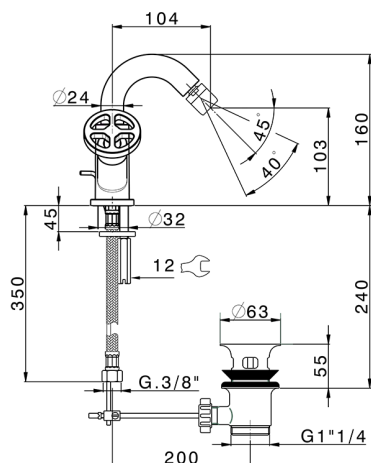

## Bidet mixer GRACE\_MN000550

MODEL **MN000550**

Bidet mixer, with automatic 1"1/4 automatic pop-up waste, G.3/8" stainless steel flexible hoses