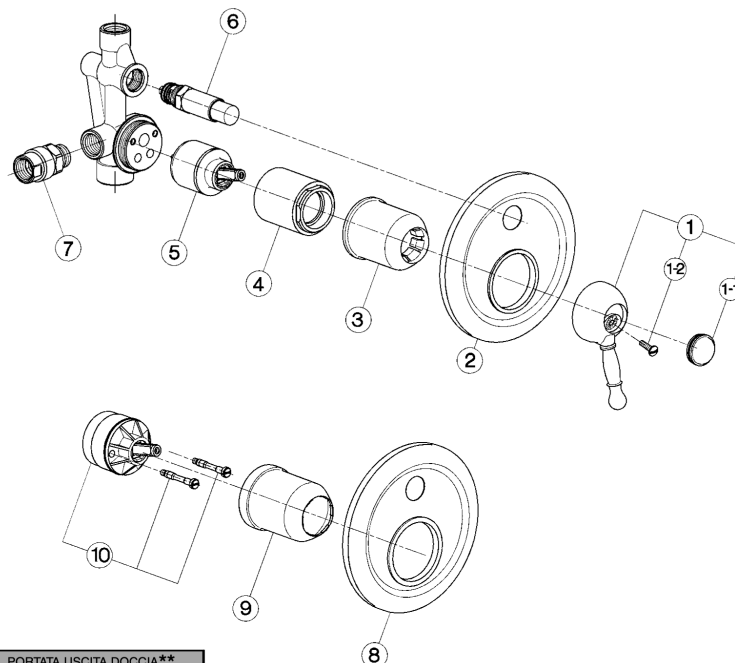

Exposed part for concealed S.L.bath-shower valve ARCANA ROYAL_AY002100

cisal

AY 00210 (ZA 00221)

- Monocomando vasca-doccia incasso
- Single lever bath-shower mixer
- UP-Wannenfüll-u. Brausebatterie 1/2"
- Mitigeur bain/douche encastré

bar	PORTATA USCITA VASCA * BATH OUTLET FLOW RATE DURCHFLOß WANNE DEBIT BAIGNOIRE l/min.	PORTATA USCITA DOCCIA** SHOWER OUTLET FLOW RATE DURCHFLOß BRAUSE DEBIT DOUCHE l/min.
0,5	10	5,5
1	13,5	7,5
2	19	10,5
3	23	12,5
4	26,5	14,5
5	30	16

AY.10

AY002100

<https://en.cisal.it/exposed-part-for-concealed-s-l-bath-shower-valve-arcana-royal-ay002100>

Concealed single lever bath-shower valve CONCEALED_ZA002210

ZA002210

<https://en.cisal.it/concealed-single-lever-bath-shower-valve-concealed-za002210>