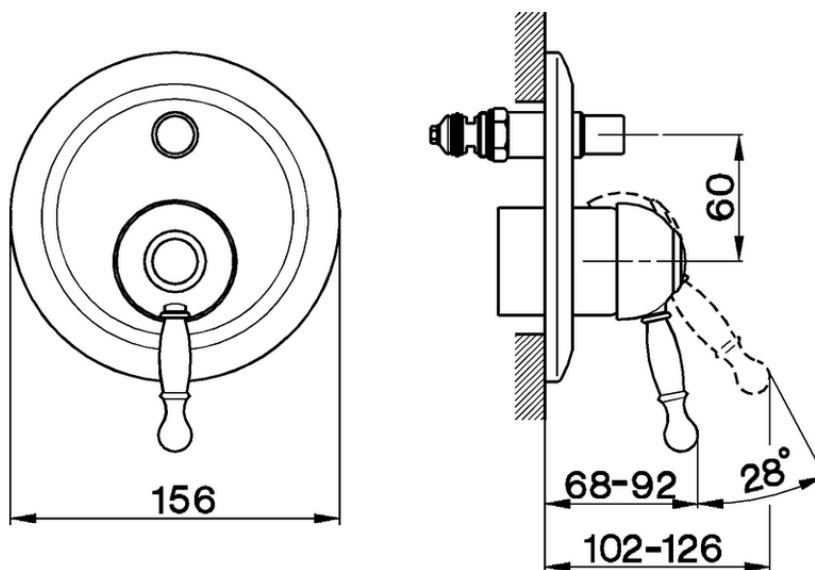

Exposed part for concealed S.L.bath-shower valve ARCANA ROYAL_AY002100

AY002100

<https://en.cisal.it/exposed-part-for-concealed-s-l-bath-shower-valve-arcana-royal-ay002100>

ZA002210

<https://en.cisal.it/concealed-single-lever-bath-shower-valve-concealed-za002210>