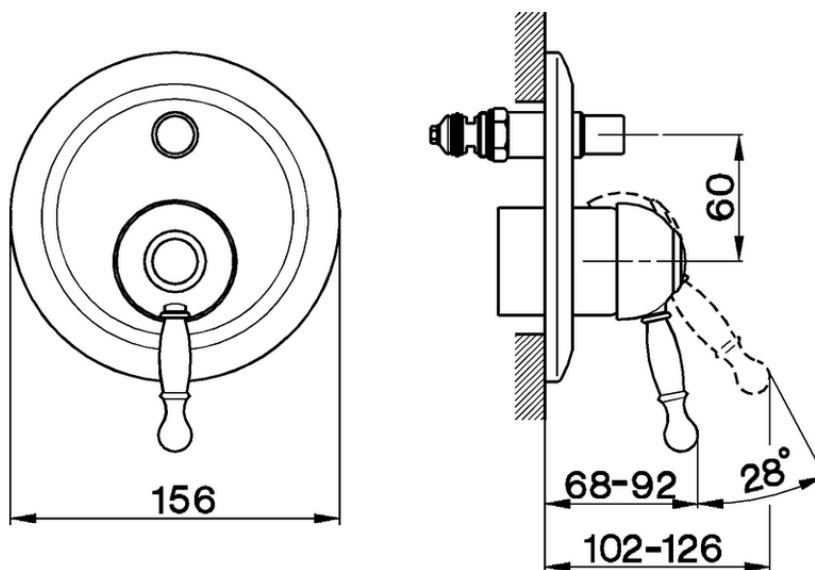

## Exposed part for concealed S.L.bath-shower valve ARCANA ROYAL\_AY002100

AY002100

<https://en.cisal.it/exposed-part-for-concealed-s-l-bath-shower-valve-arcana-royal-ay002100>

ZA002210

<https://en.cisal.it/concealed-single-lever-bath-shower-valve-concealed-za002210>