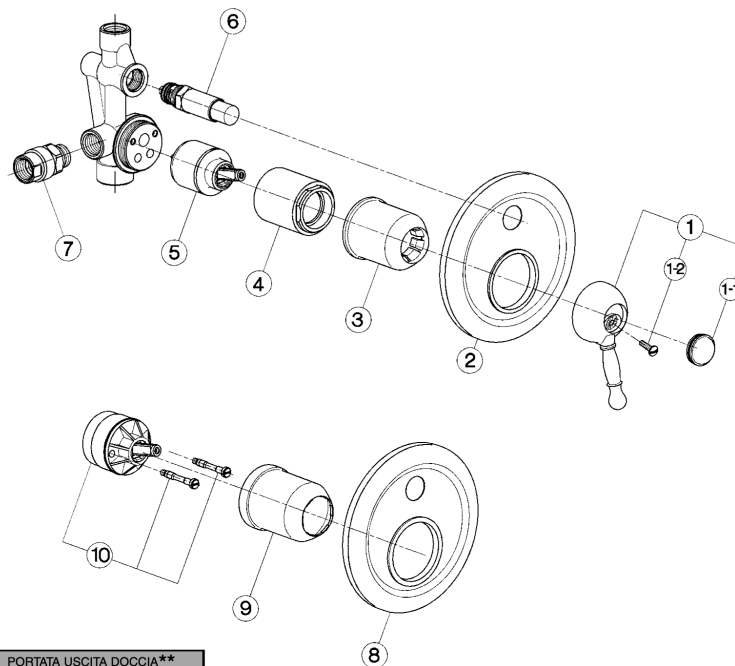

Exposed part for concealed S.L.bath-shower valve ARCANA ROYAL_AY002100

cisal

AY 00210 (ZA 00221)

- Monocomando vasca-doccia incasso
- Single lever bath-shower mixer
- UP-Wannenfüll-u. Brausebatterie 1/2"
- Mitigeur bain/douche encastré

bar	PORTATA USCITA VASCA * BATH OUTLET FLOW RATE DURCHFLOß WANNE DEBIT BAIGNOIRE l/min.	PORTATA USCITA DOCCIA** SHOWER OUTLET FLOW RATE DURCHFLOß BRAUSE DEBIT DOUCHE l/min.
0,5	10	5,5
1	13,5	7,5
2	19	10,5
3	23	12,5
4	26,5	14,5
5	30	16

AY.10

AY002100

<https://en.cisal.it/exposed-part-for-concealed-s-l-bath-shower-valve-arcana-royal-ay002100>

Concealed single lever bath-shower valve CONCEALED_ZA002210

ZA002210

<https://en.cisal.it/concealed-single-lever-bath-shower-valve-concealed-za002210>