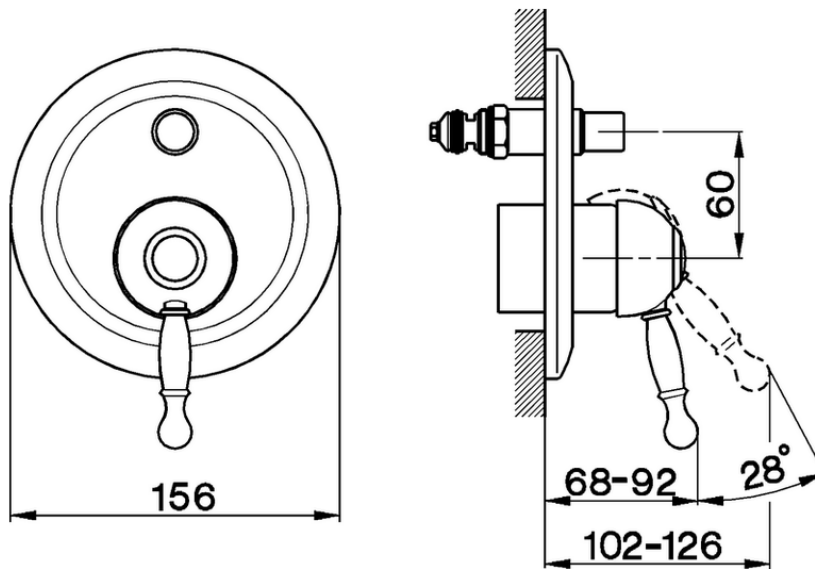

Exposed part for concealed S.L.bath-shower valve ARCANA ROYAL_AY002100

AY002100

<https://en.cisal.it/exposed-part-for-concealed-s-l-bath-shower-valve-arcana-royal-ay002100>

ZA002210

<https://en.cisal.it/concealed-single-lever-bath-shower-valve-concealed-za002210>