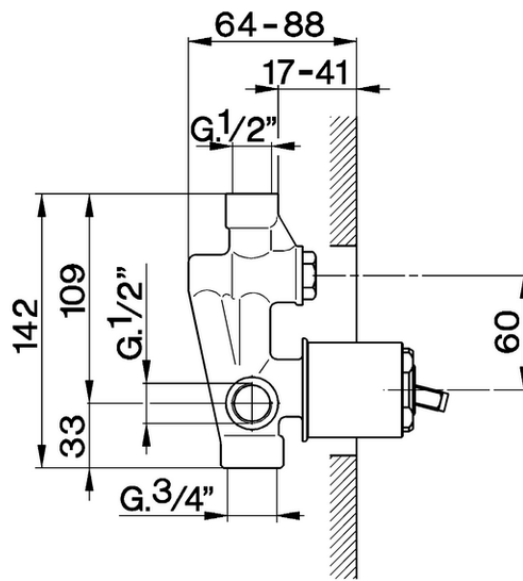

## Exposed part for concealed S.L.bath-shower valve ARCANA ROYAL\_AY002100

AY002100

<https://en.cisal.it/exposed-part-for-concealed-s-l-bath-shower-valve-arcana-royal-ay002100>

ZA002210

<https://en.cisal.it/concealed-single-lever-bath-shower-valve-concealed-za002210>