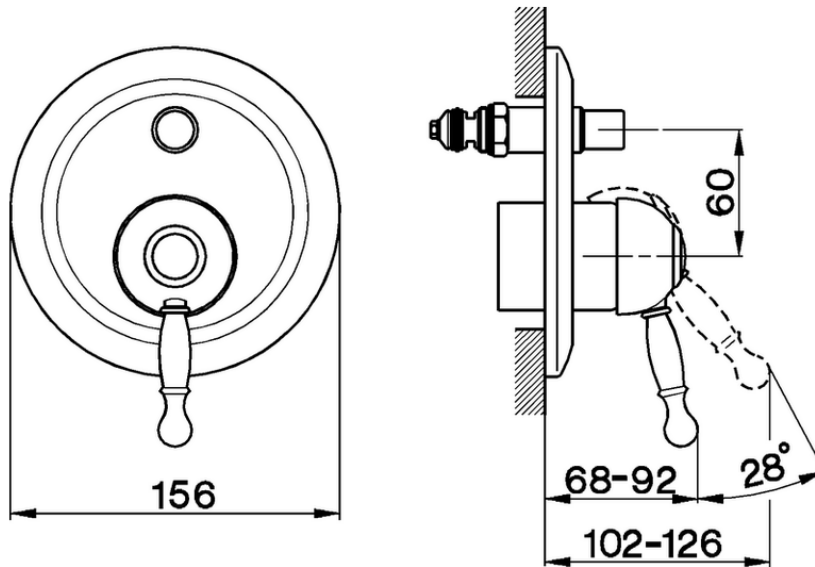

## Exposed part for concealed S.L.bath-shower valve ARCANA ROYAL\_AY002100

AY002100

<https://en.cisal.it/exposed-part-for-concealed-s-l-bath-shower-valve-arcana-royal-ay002100>

ZA002210

<https://en.cisal.it/concealed-single-lever-bath-shower-valve-concealed-za002210>