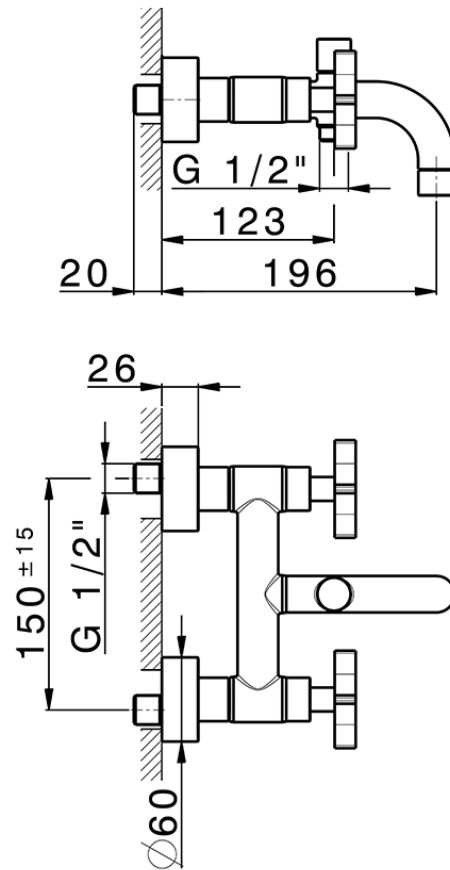

Bath mixer GRACE_GS000130

GS000130

<https://en.cisal.it/bath-mixer-grace-gs000130>

2026-05-19