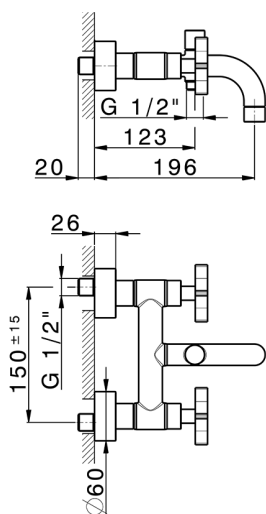

Bath mixer GRACE_GS000130

MODEL **GS000130**

Bath mixer, without shower set, 1/2" M flexible connection

AVAILABLE FINISHINGS

-  **21** 21 Chrome
-  **2F** 2F Brushed Nickel
-  **2W** 2W Brushed Gold
-  **5H** 5H Dark Brass Brushed
-  **5L** 5L Brushed Black Titanium
-  **6T** 6T Chrome/Matt Black