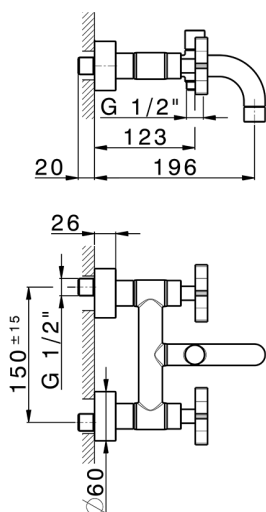

Bath mixer GRACE_GS000130

MODEL **GS000130**

Bath mixer, without shower set, 1/2" M flexible connection

AVAILABLE FINISHINGS

-  **21** 21 Chrome
-  **2F** 2F Brushed Nickel
-  **2W** 2W Brushed Gold
-  **5H** 5H Dark Brass Brushed
-  **5L** 5L Brushed Black Titanium
-  **6T** 6T Chrome/Matt Black