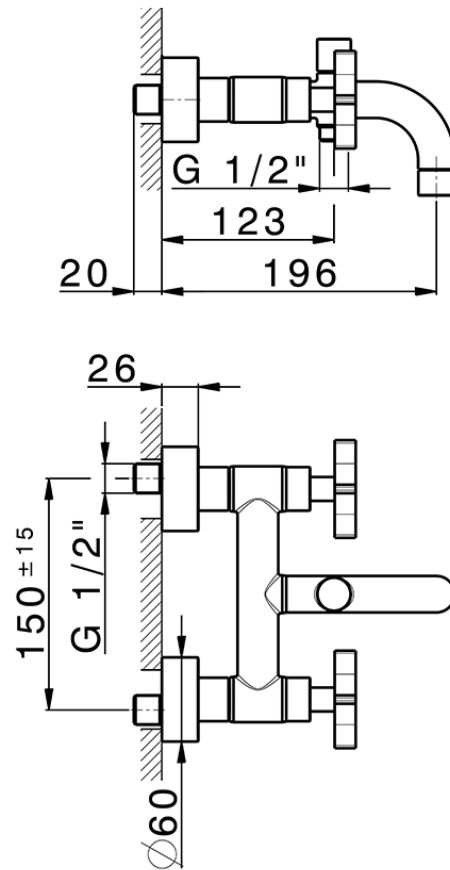

Bath mixer GRACE_GS000130

GS000130

<https://en.cisal.it/bath-mixer-grace-gs000130>

2026-04-28