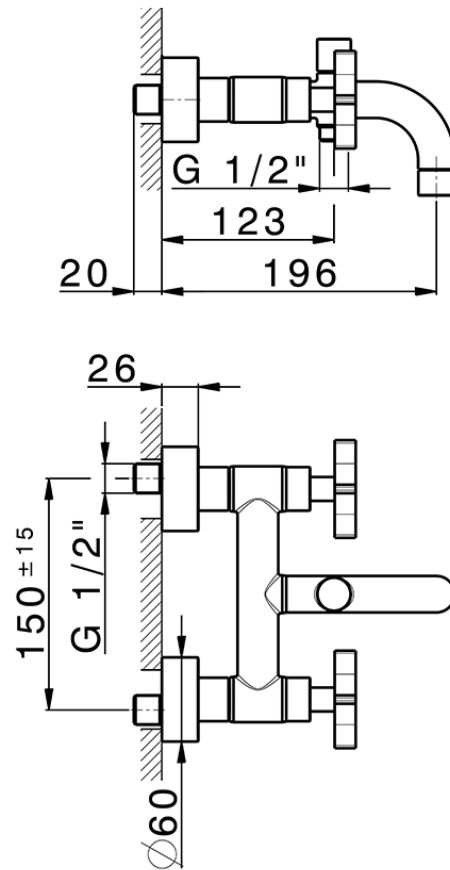

Bath mixer GRACE_GS000130

GS000130

<https://en.cisal.it/bath-mixer-grace-gs000130>

2026-06-13