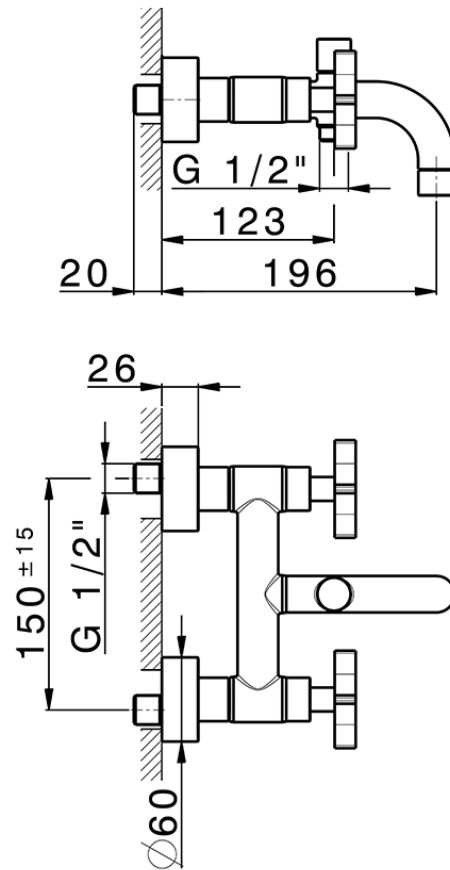

Bath mixer GRACE_GS000130

GS000130

<https://en.cisal.it/bath-mixer-grace-gs000130>

2026-06-30