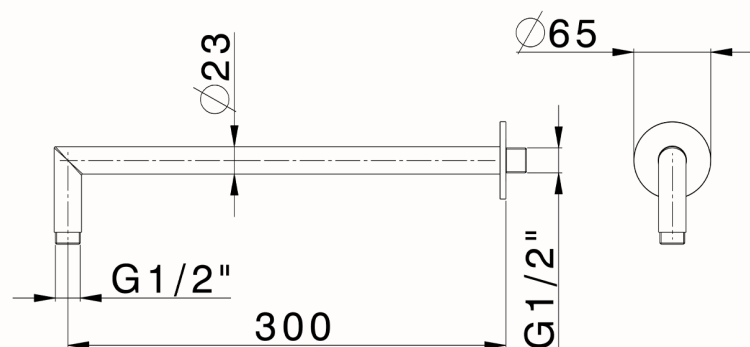

## Shower arm XION\_DS013541

MODEL **DS013541**

Shower arm, 300 mm length, Inox AISI 316L

AVAILABLE FINISHINGS

 **D1** D1 Brushed Inox

CHARACTERISTICS

2026-04-24