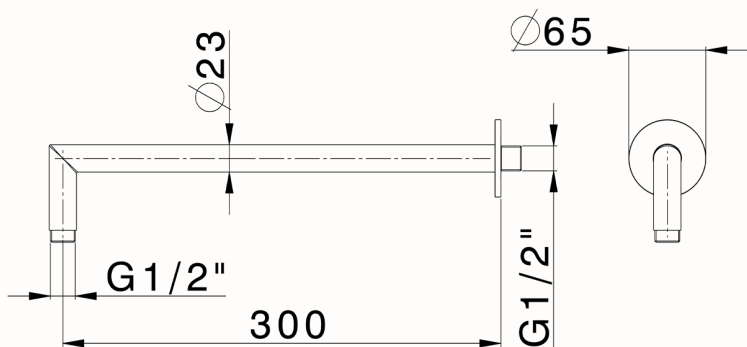

Shower arm XION_DS013541

MODEL **DS013541**

Shower arm, 300 mm length, Inox AISI 316L

AVAILABLE FINISHINGS

 **D1** D1 Brushed Inox

CHARACTERISTICS

2026-06-04