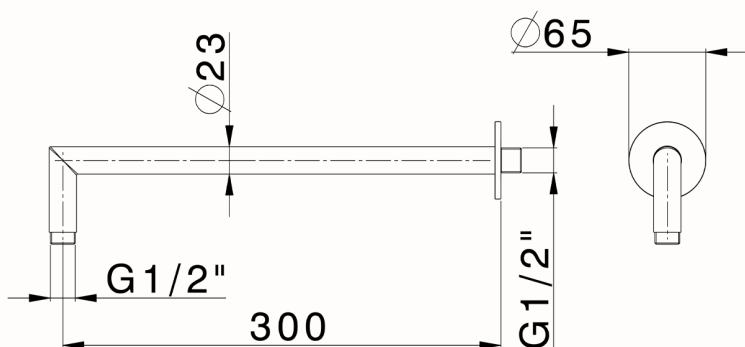

## Shower arm XION\_DS013541

MODEL **DS013541**

Shower arm, 300 mm length, Inox AISI 316L

AVAILABLE FINISHINGS

 **D1** D1 Brushed Inox

CHARACTERISTICS

2026-04-25