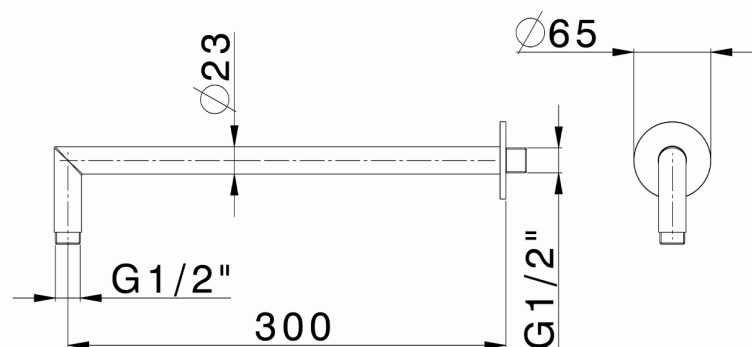

Shower arm XION_DS013541

MODEL **DS013541**

Shower arm, 300 mm length, Inox AISI 316L

AVAILABLE FINISHINGS

 **D1** D1 Brushed Inox

CHARACTERISTICS

2026-05-15