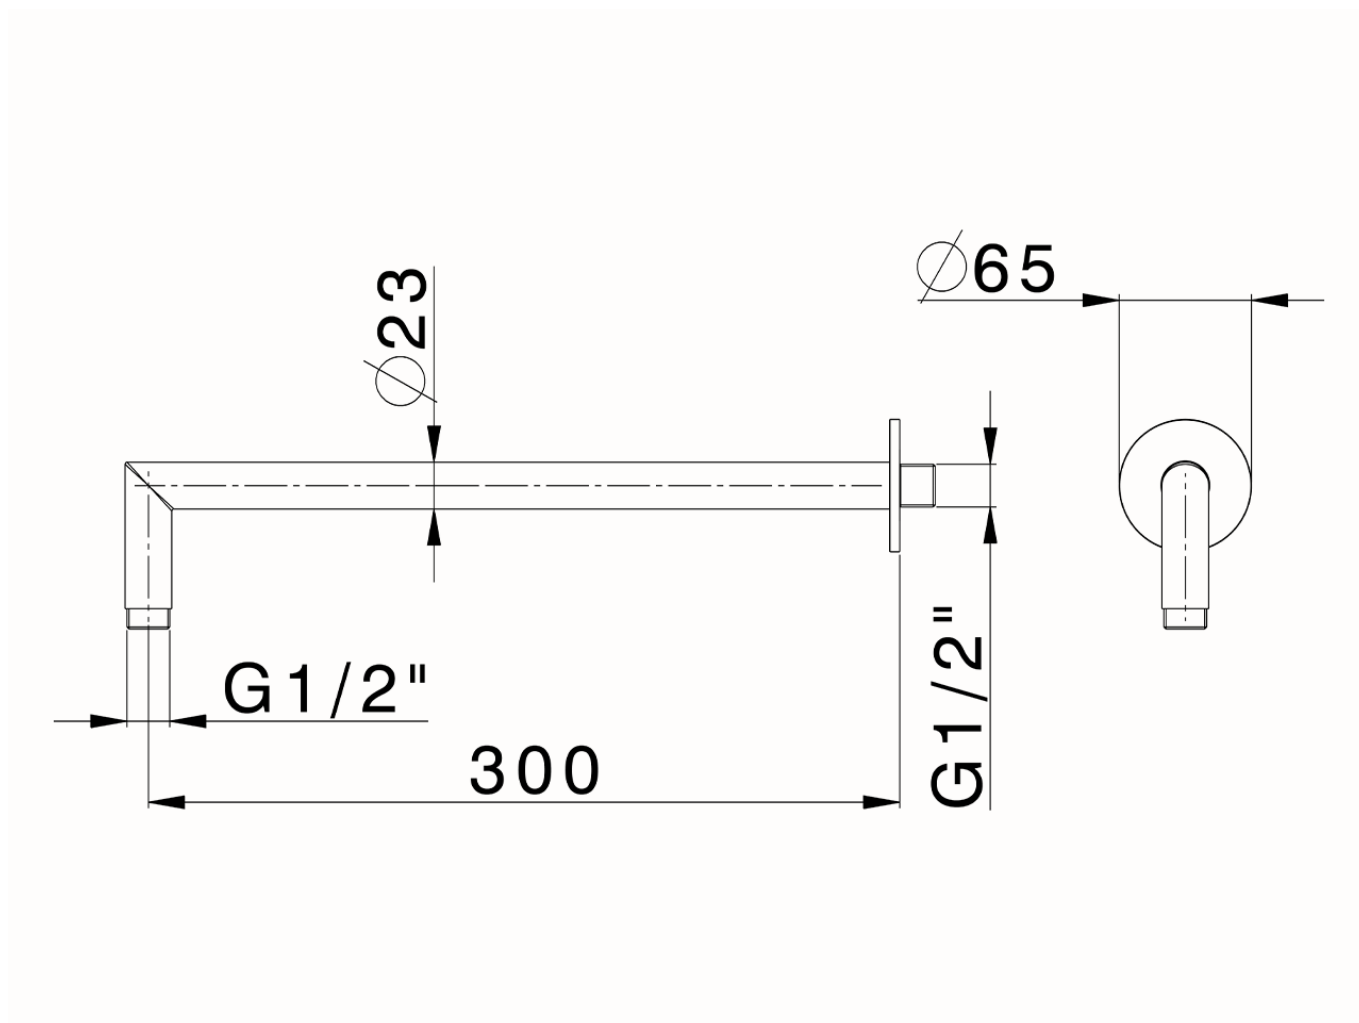

**Shower arm XION\_DS013541**

DS013541

<https://en.cisal.it/shower-arm-xion-ds013541>

2026-04-24