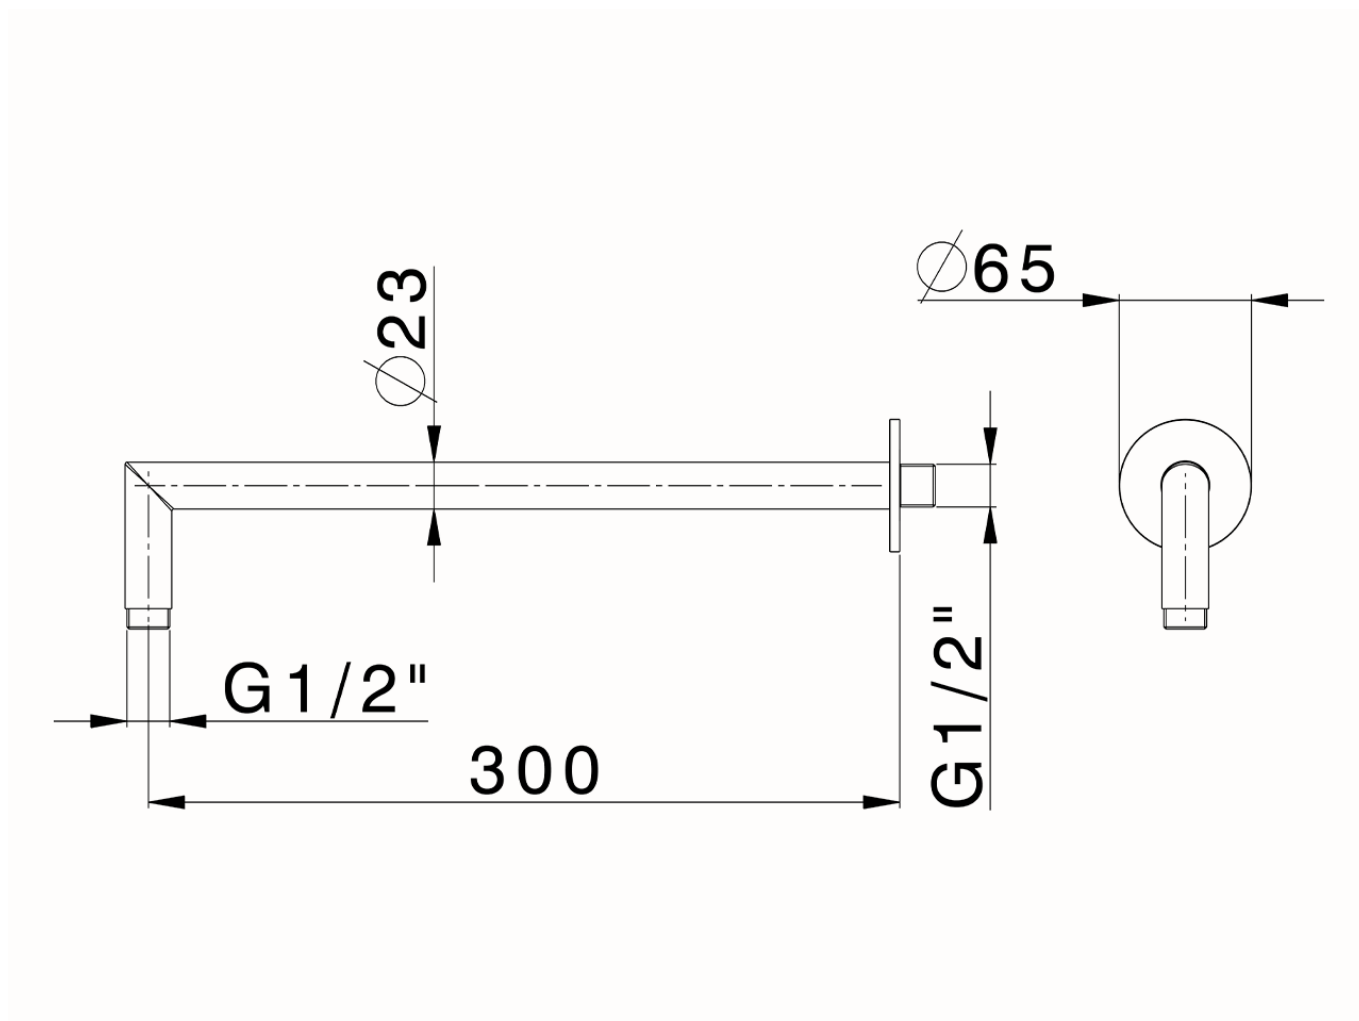

Shower arm XION_DS013541

DS013541

<https://en.cisal.it/shower-arm-xion-ds013541>

2026-05-15