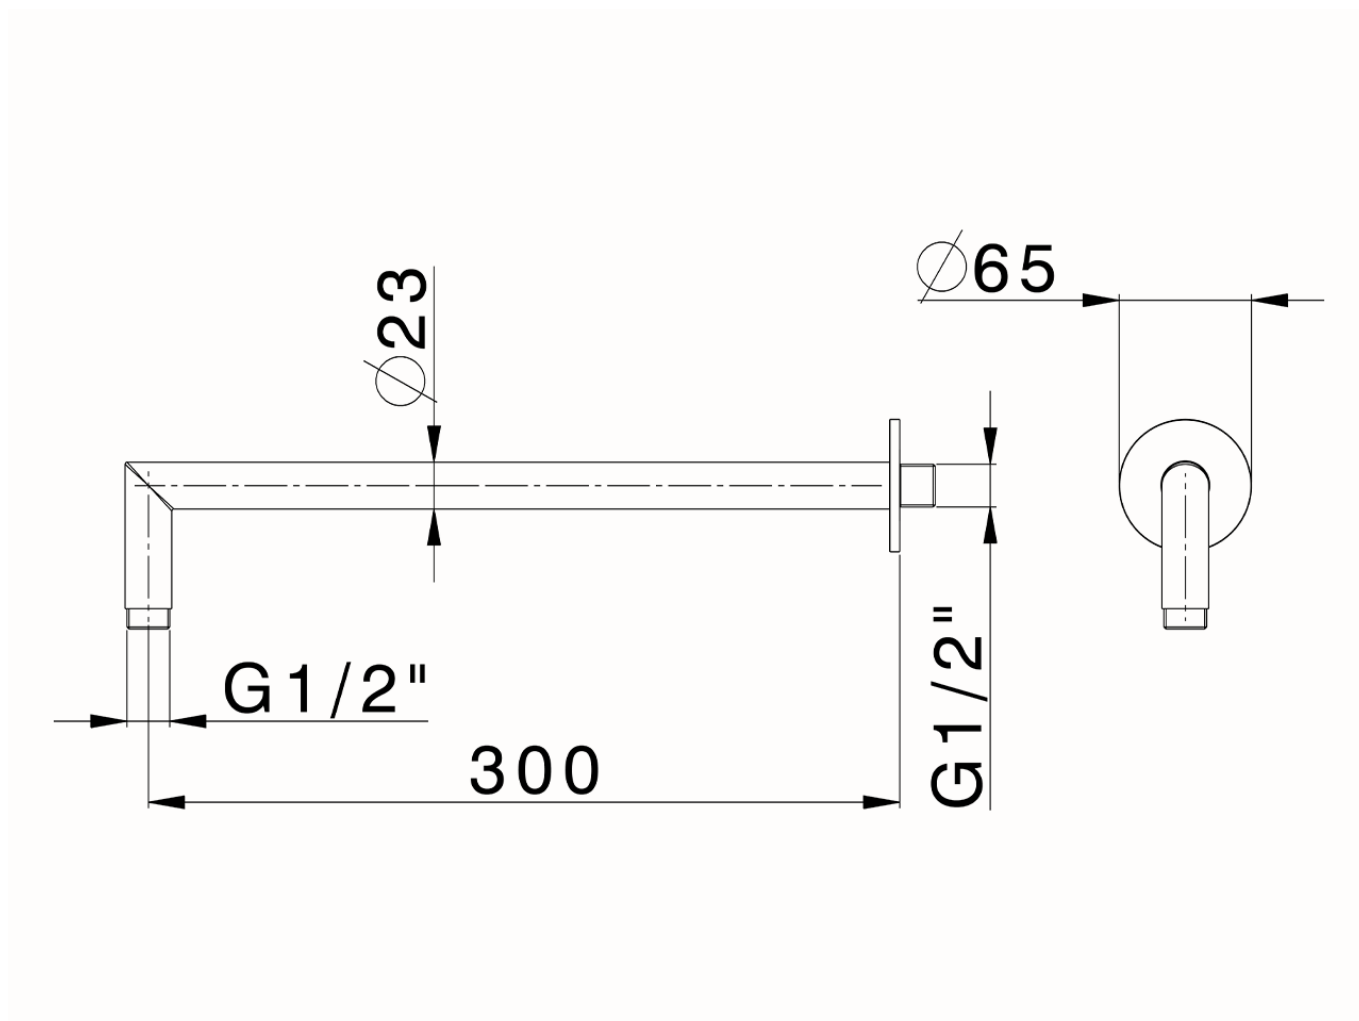

Shower arm XION_DS013541

DS013541

<https://en.cisal.it/shower-arm-xion-ds013541>

2026-06-04