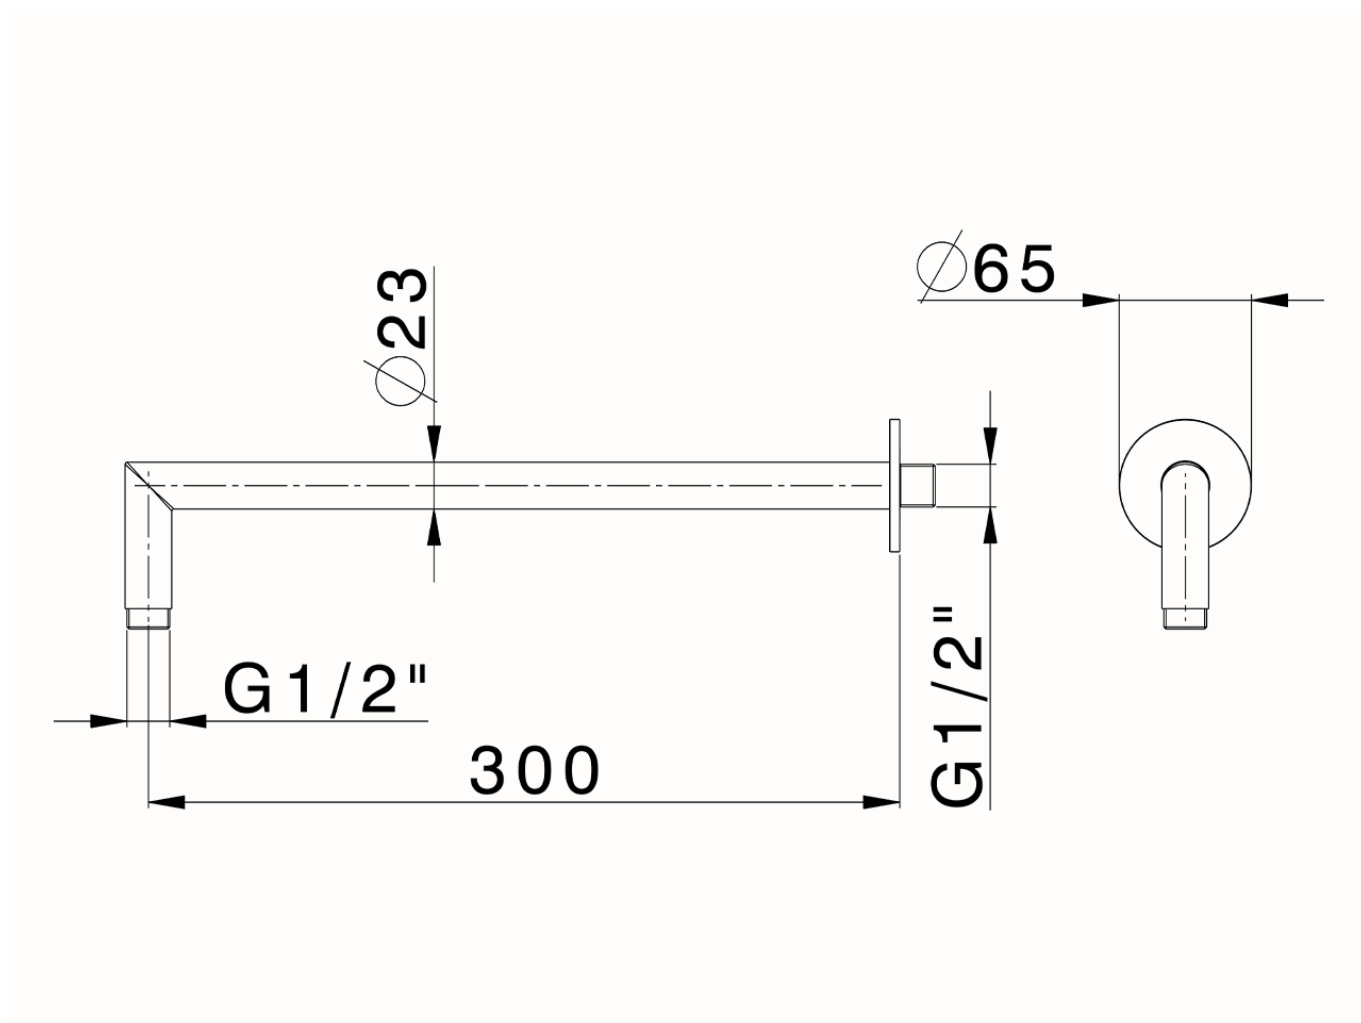

Shower arm XION_DS013541

DS013541

<https://en.cisal.it/shower-arm-xion-ds013541>

2026-06-24