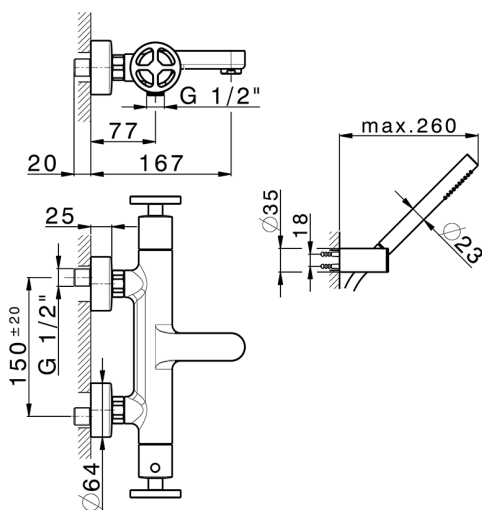

## Thermostatic bath mixer, with shower set GRACE\_MND21016

MODEL **MND21016**

Thermostatic bath mixer, with shower set, wall mounted swivel handshower bracket, 22,5 mm Brass One Spray handshower, 150 cm smooth SUPREME Flexible Hose

### CHARACTERISTICS

Cartridge Spare Parts **22.04A.AR - ZZ97279004**

**Argo 2 (long filter) Thermostatic Valve**