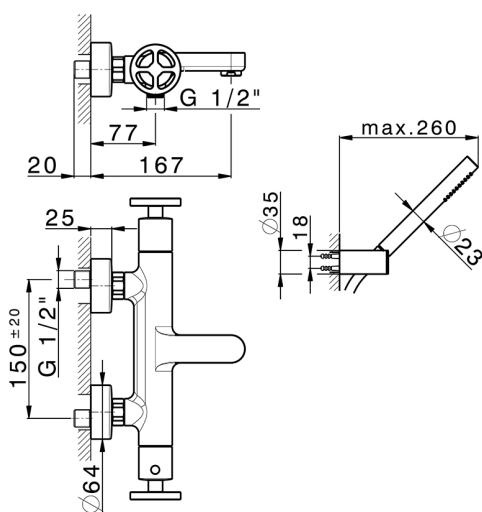

## Thermostatic bath mixer, with shower set GRACE\_MND21016

MODEL **MND21016**

Thermostatic bath mixer, with shower set, wall mounted swivel handshower bracket, 22,5 mm Brass One Spray handshower, 150 cm smooth SUPREME Flexible Hose

### CHARACTERISTICS

Cartridge Spare Parts **22.04A.AR - ZZ97279004**

**Argo 2 (long filter) Thermostatic Valve**

### DeviaStop

The Cisal Devia Stop technology allows to adjust the water flow and to direct it to the selected output point (overhead soaker, hand shower, etc).