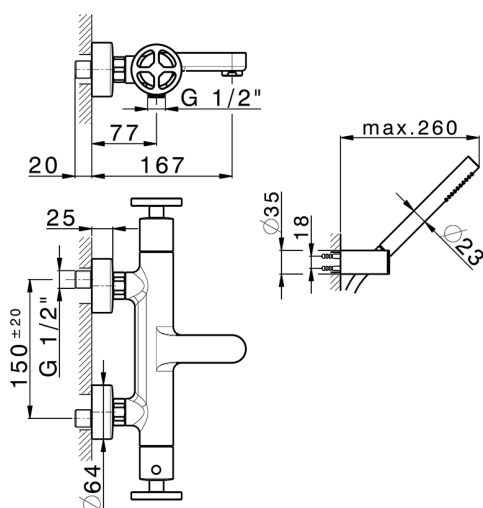

## Thermostatic bath mixer, with shower set GRACE\_MND21016

MODEL **MND21016**

Thermostatic bath mixer, with shower set, wall mounted swivel handshower bracket, 22,5 mm Brass One Spray handshower, 150 cm smooth SUPREME Flexible Hose

### CHARACTERISTICS

Cartridge Spare Parts **22.04A.AR - ZZ97279004**

**Argo 2 (long filter) Thermostatic Valve**