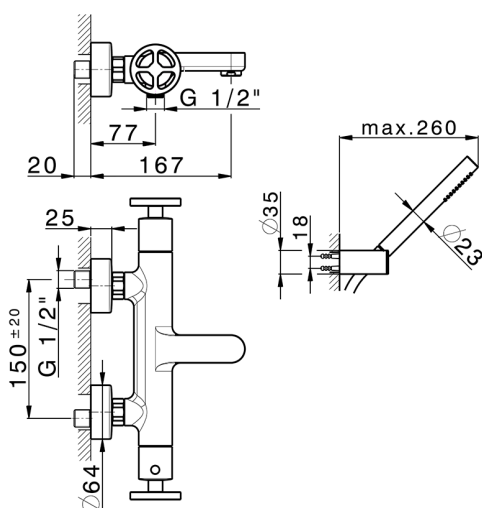

CHARACTERISTICS

Cartridge Spare Parts **22.04A.AR - ZZ97279004**

Argo 2 (long filter) Thermostatic Valve

DeviaStop

The Cisal Devia Stop technology allows to adjust the water flow and to direct it to the selected output point (overhead soaker, hand shower, etc).

Thermostatic

The Cisal thermostatic is your personal water manager, helping you to handle, control and save water and energy.

2026-04-08