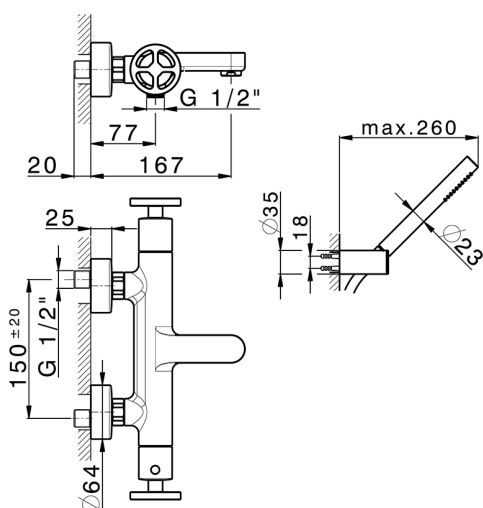

## Thermostatic bath mixer, with shower set GRACE\_MND21016

MODEL **MND21016**

Thermostatic bath mixer, with shower set, wall mounted swivel handshower bracket, 22,5 mm Brass One Spray handshower, 150 cm smooth SUPREME Flexible Hose

### CHARACTERISTICS

Cartridge Spare Parts **22.04A.AR - ZZ97279004**

**Argo 2 (long filter) Thermostatic Valve**

### DeviaStop

The Cisal Devia Stop technology allows to adjust the water flow and to direct it to the selected output point (overhead soaker, hand shower, etc).