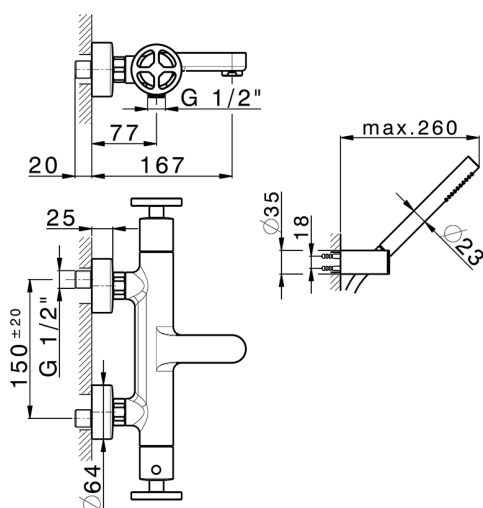

CHARACTERISTICS

Cartridge Spare Parts **22.04A.AR - ZZ97279004**

Argo 2 (long filter) Thermostatic Valve

DeviaStop

The Cisal Devia Stop technology allows to adjust the water flow and to direct it to the selected output point (overhead soaker, hand shower, etc).

Thermostatic

The Cisal thermostatic is your personal water manager, helping you to handle, control and save water and energy.

2026-04-08