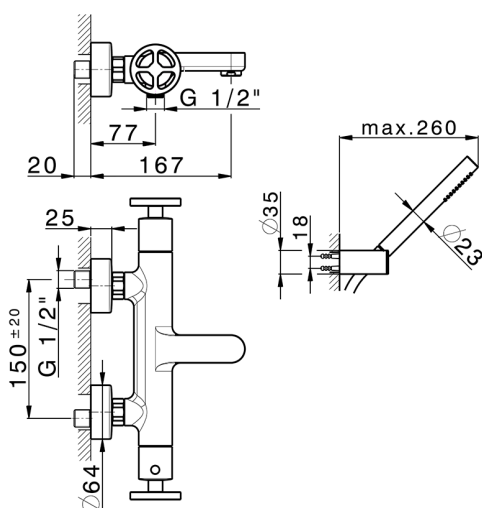

## Thermostatic bath mixer, with shower set GRACE\_MND21016

MODEL **MND21016**

Thermostatic bath mixer, with shower set, wall mounted swivel handshower bracket, 22,5 mm Brass One Spray handshower, 150 cm smooth SUPREME Flexible Hose

### CHARACTERISTICS

Cartridge Spare Parts **22.04A.AR - ZZ97279004**

**Argo 2 (long filter) Thermostatic Valve**