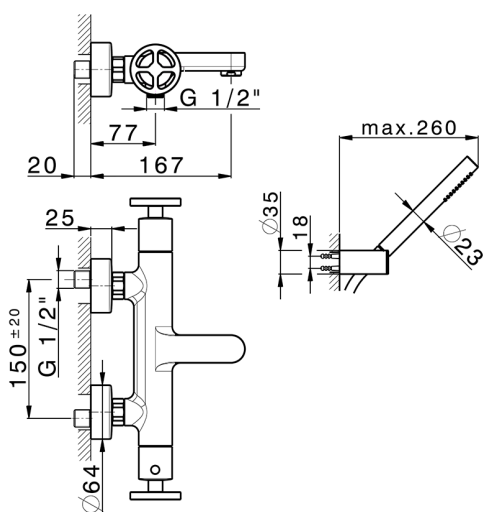

## Thermostatic bath mixer, with shower set GRACE\_MND21016

MODEL **MND21016**

Thermostatic bath mixer, with shower set, wall mounted swivel handshower bracket, 22,5 mm Brass One Spray handshower, 150 cm smooth SUPREME Flexible Hose

### CHARACTERISTICS

Cartridge Spare Parts **22.04A.AR - ZZ97279004**

**Argo 2 (long filter) Thermostatic Valve**

#### DeviaStop

The Cisal Devia Stop technology allows to adjust the water flow and to direct it to the selected output point (overhead soaker, hand shower, etc).