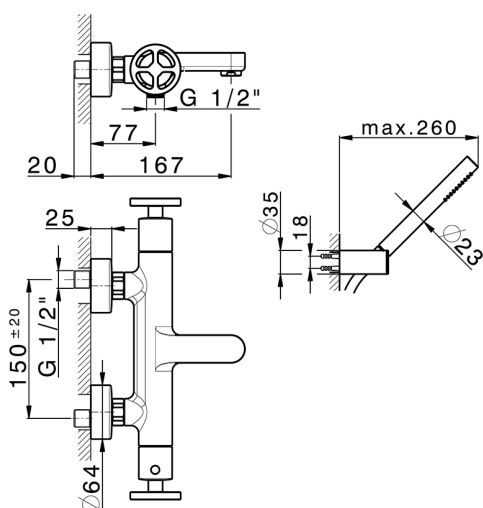

CHARACTERISTICS

Cartridge Spare Parts **22.04A.AR - ZZ97279004**

Argo 2 (long filter) Thermostatic Valve

DeviaStop

The Cisal Devia Stop technology allows to adjust the water flow and to direct it to the selected output point (overhead soaker, hand shower, etc).

Thermostatic

The Cisal thermostatic is your personal water manager, helping you to handle, control and save water and energy.

2026-04-29