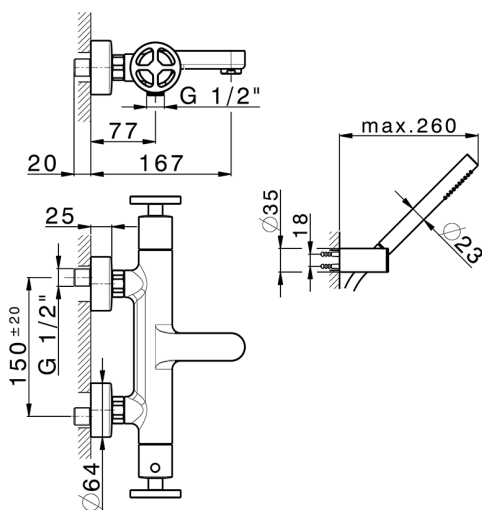

CHARACTERISTICS

Cartridge Spare Parts **22.04A.AR - ZZ97279004**

Argo 2 (long filter) Thermostatic Valve

DeviaStop

The Cisal Devia Stop technology allows to adjust the water flow and to direct it to the selected output point (overhead soaker, hand shower, etc).

Thermostatic

The Cisal thermostatic is your personal water manager, helping you to handle, control and save water and energy.

2026-05-19