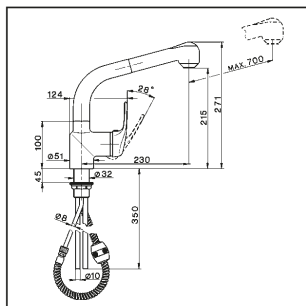

Single lever sink mixer with extrac.shower KITCHEN_EU000570

MODEL **EU000570**

Single lever sink mixer with extrac.shower,swivel spout,2 sprays handshower,150 cm Brass Flexible Hoses

AVAILABLE FINISHINGS

-  **21** 21 Chrome
-  **61** 61 White/Chrome

CHARACTERISTICS

Cartridge Spare Parts **ZZ95274000**

40 mm Cartridge

Single lever sink mixer with extrac.shower KITCHEN_EU000570

cisal

EU 00057

- Monocomando livello
- Single lever sink mixer
- Einhand-Spültischbatterie
- Mitigeur évier