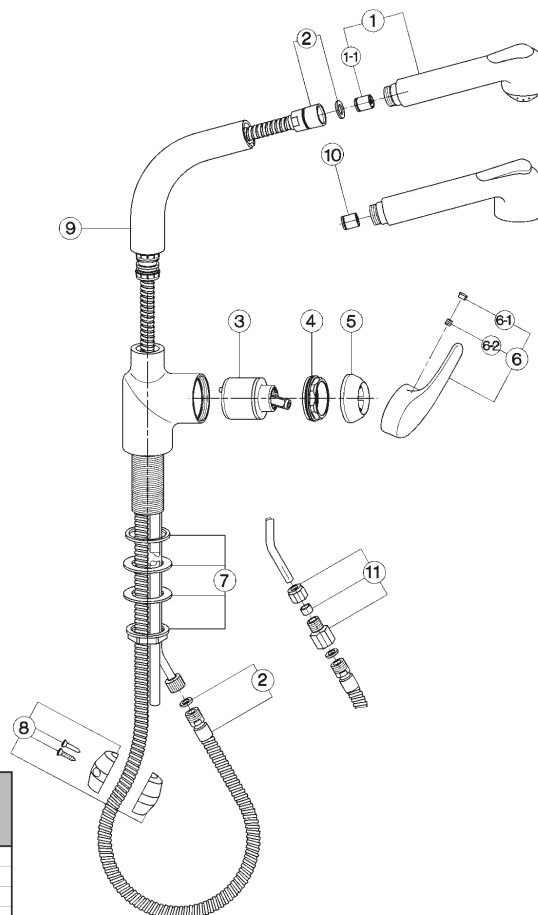

Single lever sink mixer with extrac.shower KITCHEN_EU000570

MODEL **EU000570**

Single lever sink mixer with extrac.shower,swivel spout,2 sprays handshower,150 cm Brass Flexible Hoses

AVAILABLE FINISHINGS

-  **21** 21 Chrome
-  **61** 61 White/Chrome

CHARACTERISTICS

Cartridge Spare Parts **ZZ95274000**

40 mm Cartridge

Single lever sink mixer with extrac.shower KITCHEN_EU000570

cisal

EU 00057

- Monocomando livello
- Single lever sink mixer
- Einhand-Spültischbatterie
- Mitigeur évier