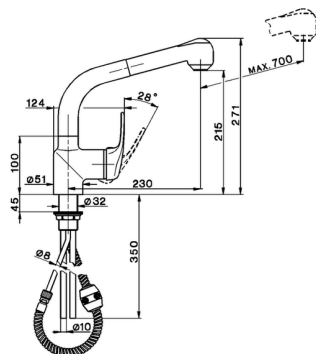

Single lever sink mixer with extrac.shower KITCHEN_EU000570

MODEL **EU000570**

Single lever sink mixer with extrac.shower,swivel spout,2 sprays handshower,150 cm Brass Flexible Hoses

AVAILABLE FINISHINGS

-  **21** 21 Chrome
-  **61** 61 White/Chrome

CHARACTERISTICS

Cartridge Spare Parts **ZZ95274000**

40 mm Cartridge

Single lever sink mixer with extrac.shower KITCHEN_EU000570

cisal

EU 00057

- Monocomando livello
- Single lever sink mixer
- Einhand-Spültischbatterie
- Mitigeur évier