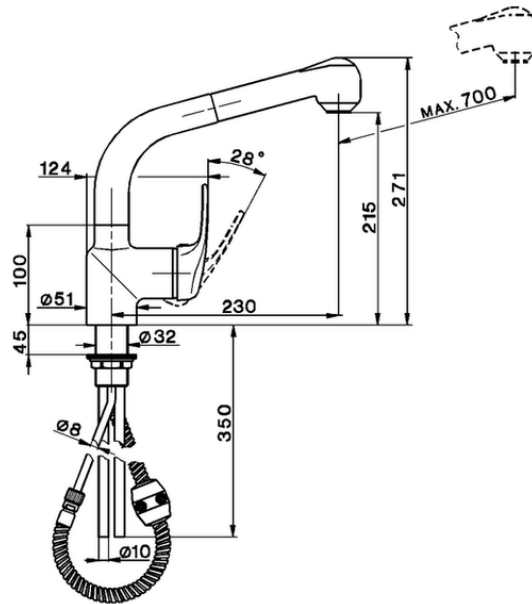

Single lever sink mixer with extrac.shower KITCHEN_EU000570

EU000570

<https://en.cisal.it/single-lever-sink-mixer-with-extrac-shower-kitchen-eu000570>

2026-05-19