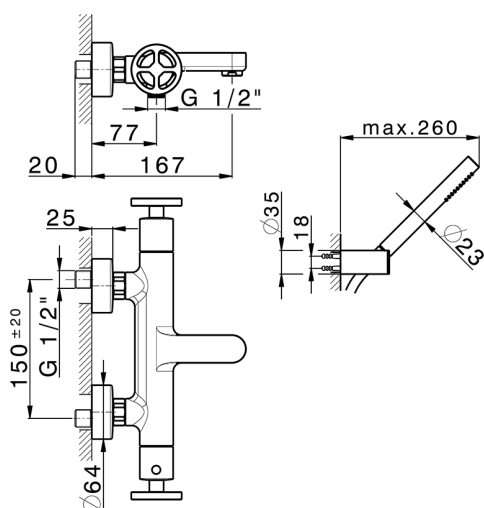

## Thermostatic bath mixer, with shower set GRACE\_MND21016

MODEL **MND21016**

Thermostatic bath mixer, with shower set, wall mounted swivel handshower bracket, 22,5 mm Brass One Spray handshower, 150 cm smooth SUPREME Flexible Hose

### CHARACTERISTICS

Cartridge Spare Parts **22.04A.AR - ZZ97279004**

**Argo 2 (long filter) Thermostatic Valve**