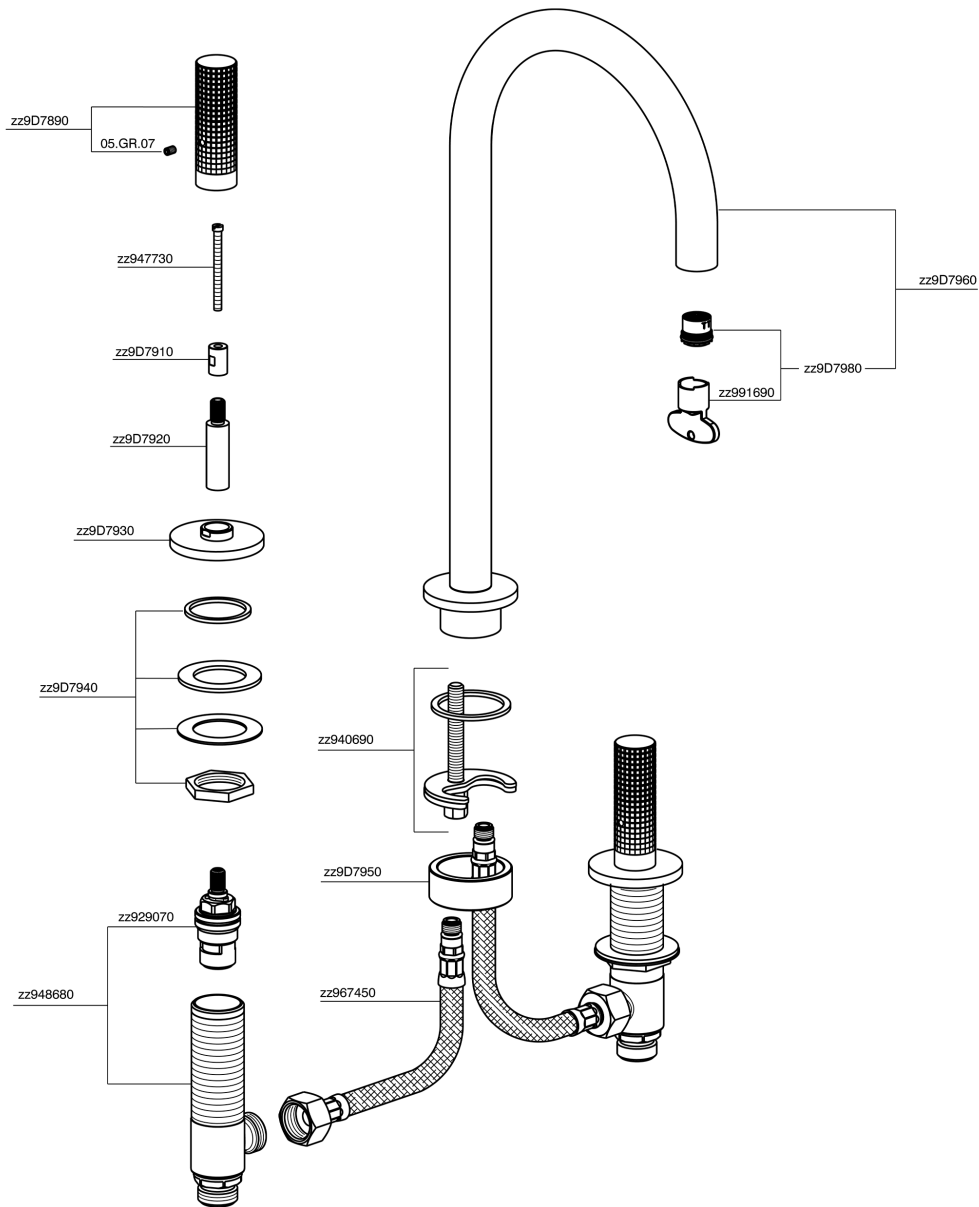

3 hole washbasin mixer NUANCE X32_X1001040

MODEL **X1001040**

3 hole washbasin mixer, without automatic pop up waste, Inox AISI 316L

AVAILABLE FINISHINGS

-  **5H** 5H Dark Brass Brushed
-  **5L** 5L Brushed Black Titanium
-  **5N** 5N Brushed Rose Gold
-  **D1** D1 Brushed Inox

CHARACTERISTICS

3 hole washbasin mixer NUANCE X32_X1001040

X1001040

<https://en.cisal.it/3-hole-washbasin-mixer-nuance-x32-x1001040>

2025-01-03