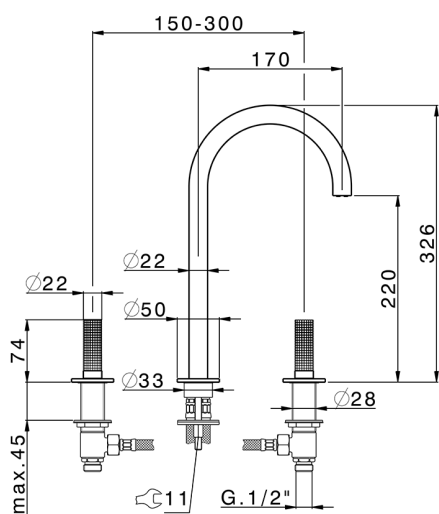

3 hole washbasin mixer NUANCE X32_X1001040

MODEL **X1001040**

3 hole washbasin mixer, without automatic pop up waste, Inox AISI 316L

AVAILABLE FINISHINGS

-  **5H** 5H Dark Brass Brushed
-  **5L** 5L Brushed Black Titanium
-  **5N** 5N Brushed Rose Gold
-  **D1** D1 Brushed Inox

CHARACTERISTICS

3 hole washbasin mixer NUANCE X32_X1001040

X1001040

<https://en.cisal.it/3-hole-washbasin-mixer-nuance-x32-x1001040>

2025-01-03