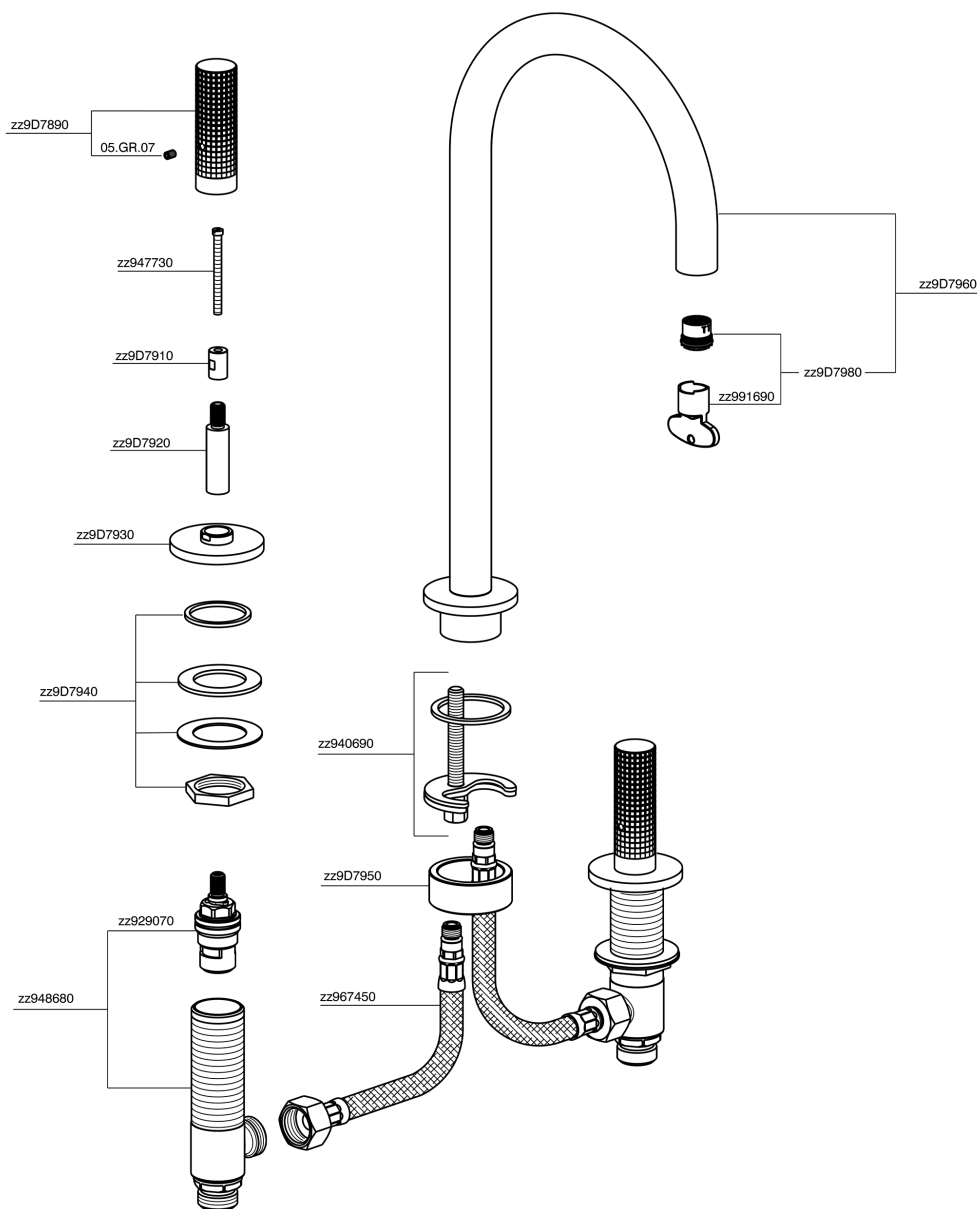

3 hole washbasin mixer NUANCE X32_X1001040

X1001040

<https://en.cisal.it/3-hole-washbasin-mixer-nuance-x32-x1001040>

2025-01-03