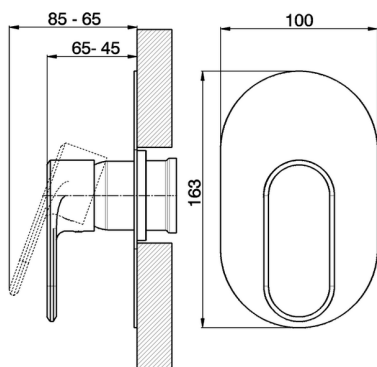

Exposed part for concealed S.L. shower valve LINEAVIVA_LV003000

MODEL **LV003000**

Exposed part for concealed S.L. shower valve, without concealed part, for item ZA005300

AVAILABLE FINISHINGS

-  **21** 21 Chrome
-  **2B** 2B Polished Nickel
-  **2F** 2F Brushed Nickel
-  **40** 40 Matt Black
-  **4Q** 4Q Matt White

CHARACTERISTICS

Installation **Concealed**
 Required concealed parts **ZA005300**

Exposed part for concealed S.L. shower valve LINEAVIVA_LV003000

LV003000

<https://en.cisal.it/exposed-part-for-concealed-s-l-shower-valve-lineavivalv003000>

Concealed single lever shower mixer CONCEALED_ZA005300

MODEL **ZA005300**

Concealed single lever shower mixer, 1/2" concealed shower, without trim kit

AVAILABLE FINISHINGS

04 04 Without finishing

CHARACTERISTICS

Concealed **1**
 Cartridge Spare Parts **ZZ94035000**
35 mm Cartridge

Piastra/Plate/Plaque/Platte/Placa
 2-3mm: XX 27-47 YY 54-74
 10mm: XX 16-40 YY 43-68

2024-09-08