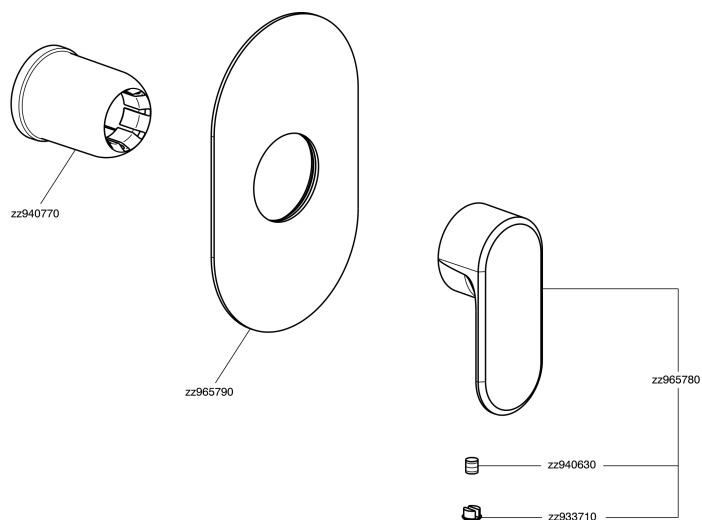

Exposed part for concealed S.L. shower valve LINEAVIVA_LV003000

MODEL **LV003000**

Exposed part for concealed S.L. shower valve, without concealed part, for item ZA005300

AVAILABLE FINISHINGS

-  **21** 21 Chrome
-  **2B** 2B Polished Nickel
-  **2F** 2F Brushed Nickel
-  **40** 40 Matt Black
-  **4Q** 4Q Matt White

CHARACTERISTICS

Installation **Concealed**
 Required concealed parts **ZA005300**

Exposed part for concealed S.L. shower valve LINEAVIVA_LV003000

LV003000

<https://en.cisal.it/exposed-part-for-concealed-s-l-shower-valve-lineavivalv003000>

Concealed single lever shower mixer CONCEALED_ZA005300

MODEL **ZA005300**

Concealed single lever shower mixer, 1/2" concealed shower, without trim kit

AVAILABLE FINISHINGS

04 04 Without finishing

CHARACTERISTICS

Concealed **1**
 Cartridge Spare Parts **ZZ94035000**
35 mm Cartridge

Piastra/Plate/Plaque/Platte/Placa
 2-3mm: XX 27-47 YY 54-74
 10mm: XX 16-40 YY 43-68

2024-09-08