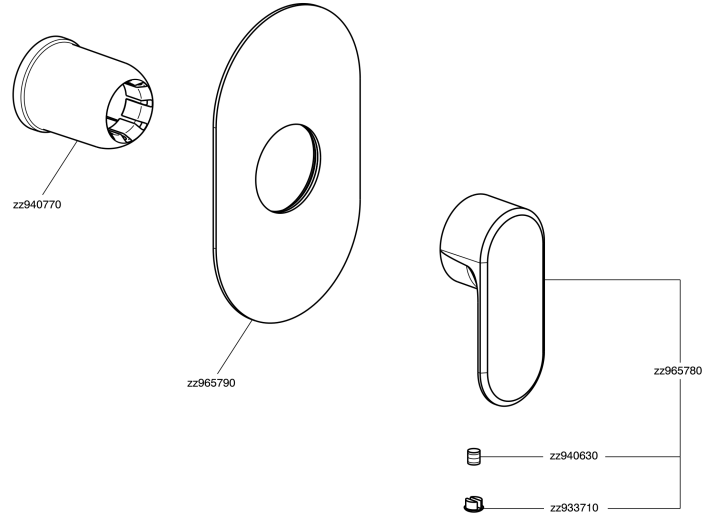

Exposed part for concealed S.L. shower valve LINEAVIVA_LV003000

LV003000

<https://en.cisal.it/exposed-part-for-concealed-s-l-shower-valve-lineavivalv003000>

Concealed single lever shower mixer CONCEALED_ZA005300

ZA005300

<https://en.cisal.it/concealed-single-lever-shower-mixer-concealedza005300>

2024-09-08