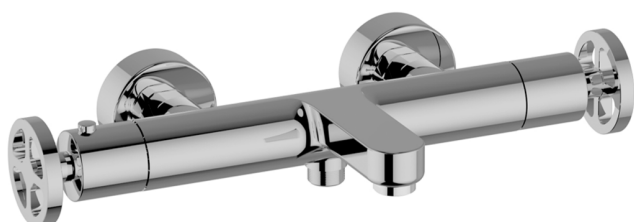

## Thermostatic bath mixer GRACE\_MNT21016

MODEL **MNT21016**

Thermostatic bath mixer, without shower set, 1/2" M flexible connection

### AVAILABLE FINISHINGS

-  **21** 21 Chrome
-  **2F** 2F Brushed Nickel
-  **2W** 2W Brushed Gold
-  **5H** 5H Dark Brass Brushed
-  **5L** 5L Brushed Black Titanium
-  **6T** 6T Chrome/Matt Black

### CHARACTERISTICS

Cartridge Spare Parts **22.04A.AR - ZZ97279004**

**Argo 2 (long filter) Thermostatic Valve**

### DeviaStop

The Cisal Devia Stop technology allows to adjust the water flow and to direct it to the selected output point (overhead soaker, hand shower, etc).