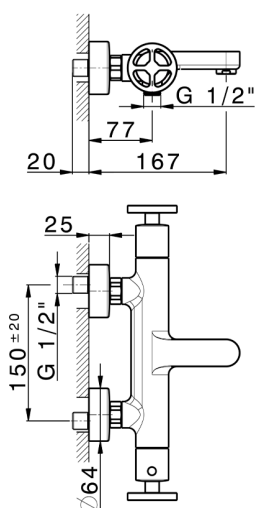

## Thermostatic bath mixer GRACE\_MNT21016

MODEL **MNT21016**

Thermostatic bath mixer, without shower set, 1/2" M flexible connection

### CHARACTERISTICS

Cartridge Spare Parts **22.04A.AR - ZZ97279004**

**Argo 2 (long filter) Thermostatic Valve**