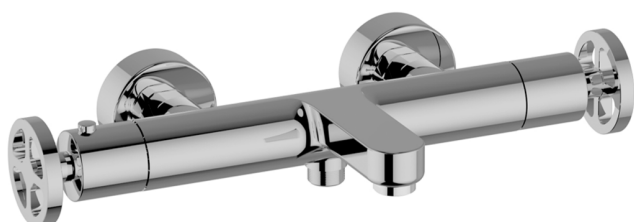

Thermostatic bath mixer GRACE_MNT21016

MODEL **MNT21016**

Thermostatic bath mixer, without shower set, 1/2" M flexible connection

AVAILABLE FINISHINGS

-  **21** 21 Chrome
-  **2F** 2F Brushed Nickel
-  **2W** 2W Brushed Gold
-  **5H** 5H Dark Brass Brushed
-  **5L** 5L Brushed Black Titanium
-  **6T** 6T Chrome/Matt Black

CHARACTERISTICS

Cartridge Spare Parts **22.04A.AR - ZZ97279004**

Argo 2 (long filter) Thermostatic Valve

DeviaStop

The Cisal Devia Stop technology allows to adjust the water flow and to direct it to the selected output point (overhead soaker, hand shower, etc).

Thermostatic

The Cisal thermostatic is your personal water manager, helping you to handle, control and save water and energy.

2026-06-14