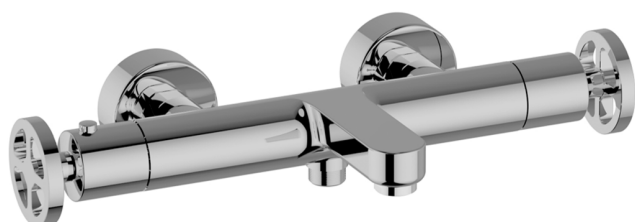

Thermostatic bath mixer GRACE_MNT21016

MODEL **MNT21016**

Thermostatic bath mixer, without shower set, 1/2" M flexible connection

AVAILABLE FINISHINGS

-  **21** 21 Chrome
-  **2F** 2F Brushed Nickel
-  **2W** 2W Brushed Gold
-  **5H** 5H Dark Brass Brushed
-  **5L** 5L Brushed Black Titanium
-  **6T** 6T Chrome/Matt Black

CHARACTERISTICS

Cartridge Spare Parts **22.04A.AR - ZZ97279004**

Argo 2 (long filter) Thermostatic Valve

DeviaStop

The Cisal Devia Stop technology allows to adjust the water flow and to direct it to the selected output point (overhead soaker, hand shower, etc).

Thermostatic

The Cisal thermostatic is your personal water manager, helping you to handle, control and save water and energy.

2026-04-10