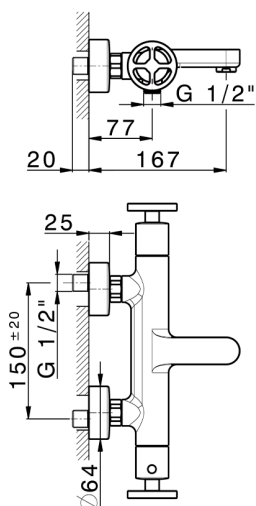

Thermostatic bath mixer GRACE_MNT21016

MODEL **MNT21016**

Thermostatic bath mixer, without shower set, 1/2" M flexible connection

AVAILABLE FINISHINGS

-  **21** 21 Chrome
-  **2F** 2F Brushed Nickel
-  **2W** 2W Brushed Gold
-  **5H** 5H Dark Brass Brushed
-  **5L** 5L Brushed Black Titanium
-  **6T** 6T Chrome/Matt Black

CHARACTERISTICS

Cartridge Spare Parts **22.04A.AR - ZZ97279004**

Argo 2 (long filter) Thermostatic Valve

DeviaStop

The Cisal Devia Stop technology allows to adjust the water flow and to direct it to the selected output point (overhead soaker, hand shower, etc).