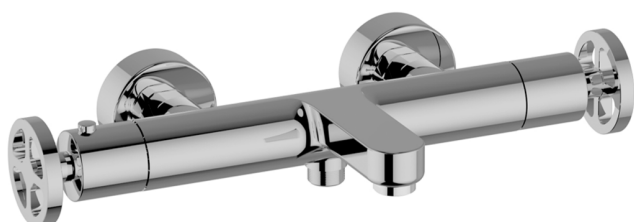

Thermostatic bath mixer GRACE_MNT21016

MODEL **MNT21016**

Thermostatic bath mixer, without shower set, 1/2" M flexible connection

AVAILABLE FINISHINGS

-  **21** 21 Chrome
-  **2F** 2F Brushed Nickel
-  **2W** 2W Brushed Gold
-  **5H** 5H Dark Brass Brushed
-  **5L** 5L Brushed Black Titanium
-  **6T** 6T Chrome/Matt Black

CHARACTERISTICS

Cartridge Spare Parts **22.04A.AR - ZZ97279004**

Argo 2 (long filter) Thermostatic Valve

DeviaStop

The Cisal Devia Stop technology allows to adjust the water flow and to direct it to the selected output point (overhead soaker, hand shower, etc).

Thermostatic

The Cisal thermostatic is your personal water manager, helping you to handle, control and save water and energy.

2026-05-19