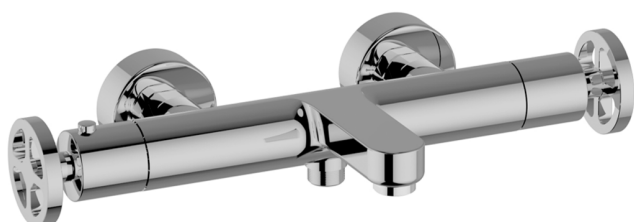

## Thermostatic bath mixer GRACE\_MNT21016

MODEL **MNT21016**

Thermostatic bath mixer, without shower set, 1/2" M flexible connection

### AVAILABLE FINISHINGS

-  **21** 21 Chrome
-  **2F** 2F Brushed Nickel
-  **2W** 2W Brushed Gold
-  **5H** 5H Dark Brass Brushed
-  **5L** 5L Brushed Black Titanium
-  **6T** 6T Chrome/Matt Black

### CHARACTERISTICS

Cartridge Spare Parts **22.04A.AR - ZZ97279004**

**Argo 2 (long filter) Thermostatic Valve**

#### DeviaStop

The Cisal Devia Stop technology allows to adjust the water flow and to direct it to the selected output point (overhead soaker, hand shower, etc).