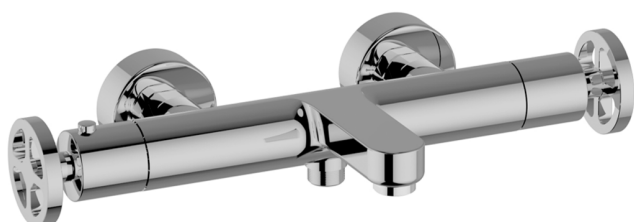

Thermostatic bath mixer GRACE_MNT21016

MODEL **MNT21016**

Thermostatic bath mixer, without shower set, 1/2" M flexible connection

AVAILABLE FINISHINGS

-  **21** 21 Chrome
-  **2F** 2F Brushed Nickel
-  **2W** 2W Brushed Gold
-  **5H** 5H Dark Brass Brushed
-  **5L** 5L Brushed Black Titanium
-  **6T** 6T Chrome/Matt Black

CHARACTERISTICS

Cartridge Spare Parts **22.04A.AR - ZZ97279004**

Argo 2 (long filter) Thermostatic Valve

DeviaStop

The Cisal Devia Stop technology allows to adjust the water flow and to direct it to the selected output point (overhead soaker, hand shower, etc).

Thermostatic

The Cisal thermostatic is your personal water manager, helping you to handle, control and save water and energy.

2026-04-29