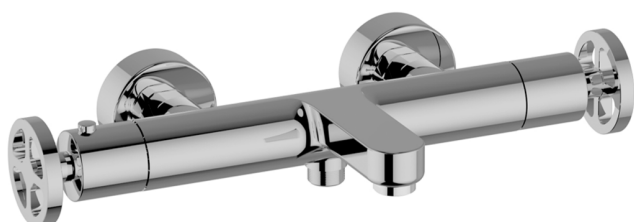

Thermostatic bath mixer GRACE_MNT21016

MODEL **MNT21016**

Thermostatic bath mixer, without shower set, 1/2" M flexible connection

AVAILABLE FINISHINGS

-  **21** 21 Chrome
-  **2F** 2F Brushed Nickel
-  **2W** 2W Brushed Gold
-  **5H** 5H Dark Brass Brushed
-  **5L** 5L Brushed Black Titanium
-  **6T** 6T Chrome/Matt Black

CHARACTERISTICS

Cartridge Spare Parts **22.04A.AR - ZZ97279004**

Argo 2 (long filter) Thermostatic Valve

DeviaStop

The Cisal Devia Stop technology allows to adjust the water flow and to direct it to the selected output point (overhead soaker, hand shower, etc).

Thermostatic

The Cisal thermostatic is your personal water manager, helping you to handle, control and save water and energy.

2026-06-13