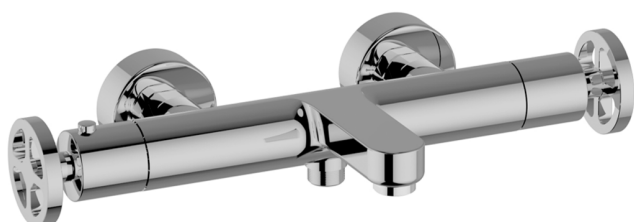

Thermostatic bath mixer GRACE_MNT21016

MODEL **MNT21016**

Thermostatic bath mixer, without shower set, 1/2" M flexible connection

AVAILABLE FINISHINGS

-  **21** 21 Chrome
-  **2F** 2F Brushed Nickel
-  **2W** 2W Brushed Gold
-  **5H** 5H Dark Brass Brushed
-  **5L** 5L Brushed Black Titanium
-  **6T** 6T Chrome/Matt Black

CHARACTERISTICS

Cartridge Spare Parts **22.04A.AR - ZZ97279004**

Argo 2 (long filter) Thermostatic Valve

DeviaStop

The Cisal Devia Stop technology allows to adjust the water flow and to direct it to the selected output point (overhead soaker, hand shower, etc).

Thermostatic

The Cisal thermostatic is your personal water manager, helping you to handle, control and save water and energy.

2026-04-28