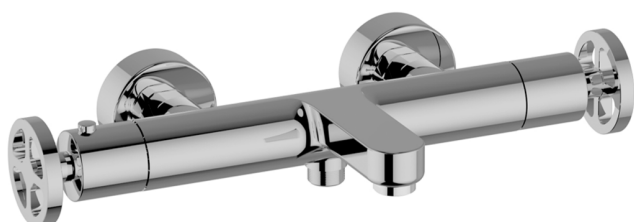

Thermostatic bath mixer GRACE_MNT21016

MODEL **MNT21016**

Thermostatic bath mixer, without shower set, 1/2" M flexible connection

AVAILABLE FINISHINGS

-  **21** 21 Chrome
-  **2F** 2F Brushed Nickel
-  **2W** 2W Brushed Gold
-  **5H** 5H Dark Brass Brushed
-  **5L** 5L Brushed Black Titanium
-  **6T** 6T Chrome/Matt Black

CHARACTERISTICS

Cartridge Spare Parts **22.04A.AR - ZZ97279004**

Argo 2 (long filter) Thermostatic Valve

DeviaStop

The Cisal Devia Stop technology allows to adjust the water flow and to direct it to the selected output point (overhead soaker, hand shower, etc).

Thermostatic

The Cisal thermostatic is your personal water manager, helping you to handle, control and save water and energy.

2026-04-08