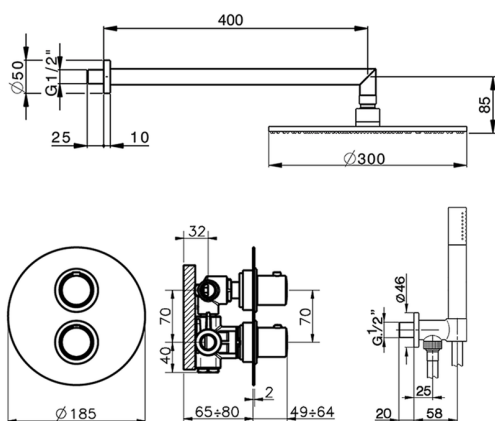

Concealed thermostatic shower mixer SLIM_SM0KT010

MODEL **SM0KT010**

Concealed thermostatic shower mixer, 1/2" Concealed Thermostatic Mixer, 2 outlet devia stop cartridge, wall mounted handshower bracket with wall elbow, 400 mm shower arm, 300 mm round showerhead 8 mm thick BRASS, Brass minimalistic one spray handshower, 150 cm smooth SILVERFLEX Flexible Hose

AVAILABLE FINISHINGS

CHARACTERISTICS

Cartridge Spare Parts **24.04A.PP**

8x20 Plus P Thermostatic Valve

DeviaStop

The Cisal Devia Stop technology allows to adjust the water flow and to direct it to the selected output point (overhead soaker, hand shower, etc).