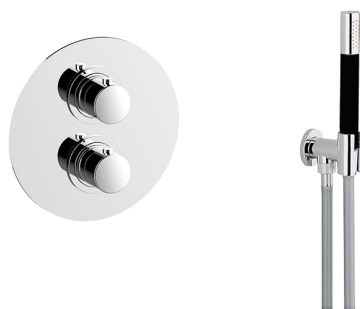

## Concealed thermostatic shower mixer SLIM\_SM0KT010

MODEL **SM0KT010**

Concealed thermostatic shower mixer, 1/2" Concealed Thermostatic Mixer, 2 outlet devia stop cartridge, wall mounted handshower bracket with wall elbow, 400 mm shower arm, 300 mm round showerhead 8 mm thick BRASS, Brass minimalistic one spray handshower, 150 cm smooth SILVERFLEX Flexible Hose

AVAILABLE FINISHINGS

CHARACTERISTICS

Cartridge Spare Parts **24.04A.PP**

**8x20 Plus P Thermostatic Valve**

### DeviaStop

The Cisal Devia Stop technology allows to adjust the water flow and to direct it to the selected output point (overhead soaker, hand shower, etc).