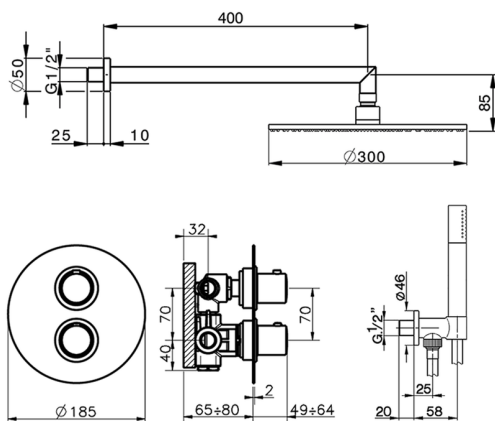

Concealed thermostatic shower mixer SLIM_SM0KT010

MODEL **SM0KT010**

Concealed thermostatic shower mixer, 1/2" Concealed Thermostatic Mixer, 2 outlet devia stop cartridge, wall mounted handshower bracket with wall elbow, 400 mm shower arm, 300 mm round showerhead 8 mm thick BRASS, Brass minimalistic one spray handshower, 150 cm smooth SILVERFLEX Flexible Hose

AVAILABLE FINISHINGS

CHARACTERISTICS

Cartridge Spare Parts **24.04A.PP**

8x20 Plus P Thermostatic Valve

DeviaStop

The Cisal Devia Stop technology allows to adjust the water flow and to direct it to the selected output point (overhead soaker, hand shower, etc).