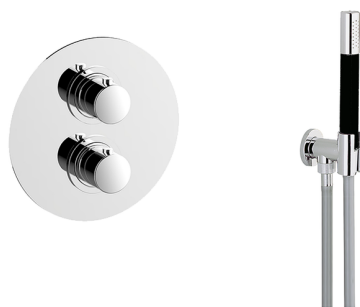

Concealed thermostatic shower mixer SLIM_SM0KT010

MODEL **SM0KT010**

Concealed thermostatic shower mixer, 1/2" Concealed Thermostatic Mixer, 2 outlet devia stop cartridge, wall mounted handshower bracket with wall elbow, 400 mm shower arm, 300 mm round showerhead 8 mm thick BRASS, Brass minimalistic one spray handshower, 150 cm smooth SILVERFLEX Flexible Hose

AVAILABLE FINISHINGS

CHARACTERISTICS

Cartridge Spare Parts **24.04A.PP**

8x20 Plus P Thermostatic Valve

DeviaStop

The Cisal Devia Stop technology allows to adjust the water flow and to direct it to the selected output point (overhead soaker, hand shower, etc).