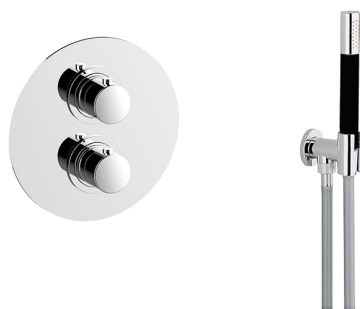

Concealed thermostatic shower mixer SLIM_SM0KT010

MODEL **SM0KT010**

Concealed thermostatic shower mixer, 1/2" Concealed Thermostatic Mixer, 2 outlet devia stop cartridge, wall mounted handshower bracket with wall elbow, 400 mm shower arm, 300 mm round showerhead 8 mm thick BRASS, Brass minimalistic one spray handshower, 150 cm smooth SILVERFLEX Flexible Hose

AVAILABLE FINISHINGS

CHARACTERISTICS

Cartridge Spare Parts **24.04A.PP**

8x20 Plus P Thermostatic Valve

DeviaStop

The Cisal Devia Stop technology allows to adjust the water flow and to direct it to the selected output point (overhead soaker, hand shower, etc).