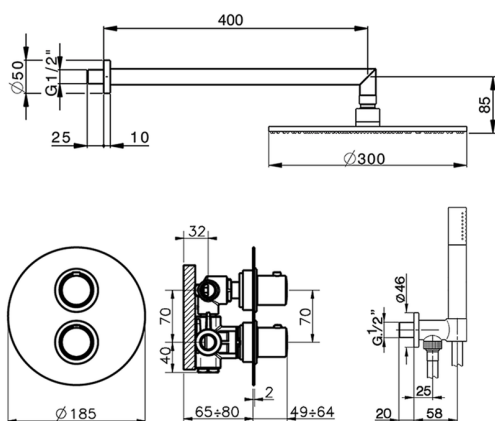

## Concealed thermostatic shower mixer SLIM\_SM0KT010

MODEL **SM0KT010**

Concealed thermostatic shower mixer, 1/2" Concealed Thermostatic Mixer, 2 outlet devia stop cartridge, wall mounted handshower bracket with wall elbow, 400 mm shower arm, 300 mm round showerhead 8 mm thick BRASS, Brass minimalistic one spray handshower, 150 cm smooth SILVERFLEX Flexible Hose

AVAILABLE FINISHINGS

CHARACTERISTICS

Cartridge Spare Parts **24.04A.PP**

**8x20 Plus P Thermostatic Valve**

### DeviaStop

The Cisal Devia Stop technology allows to adjust the water flow and to direct it to the selected output point (overhead soaker, hand shower, etc).